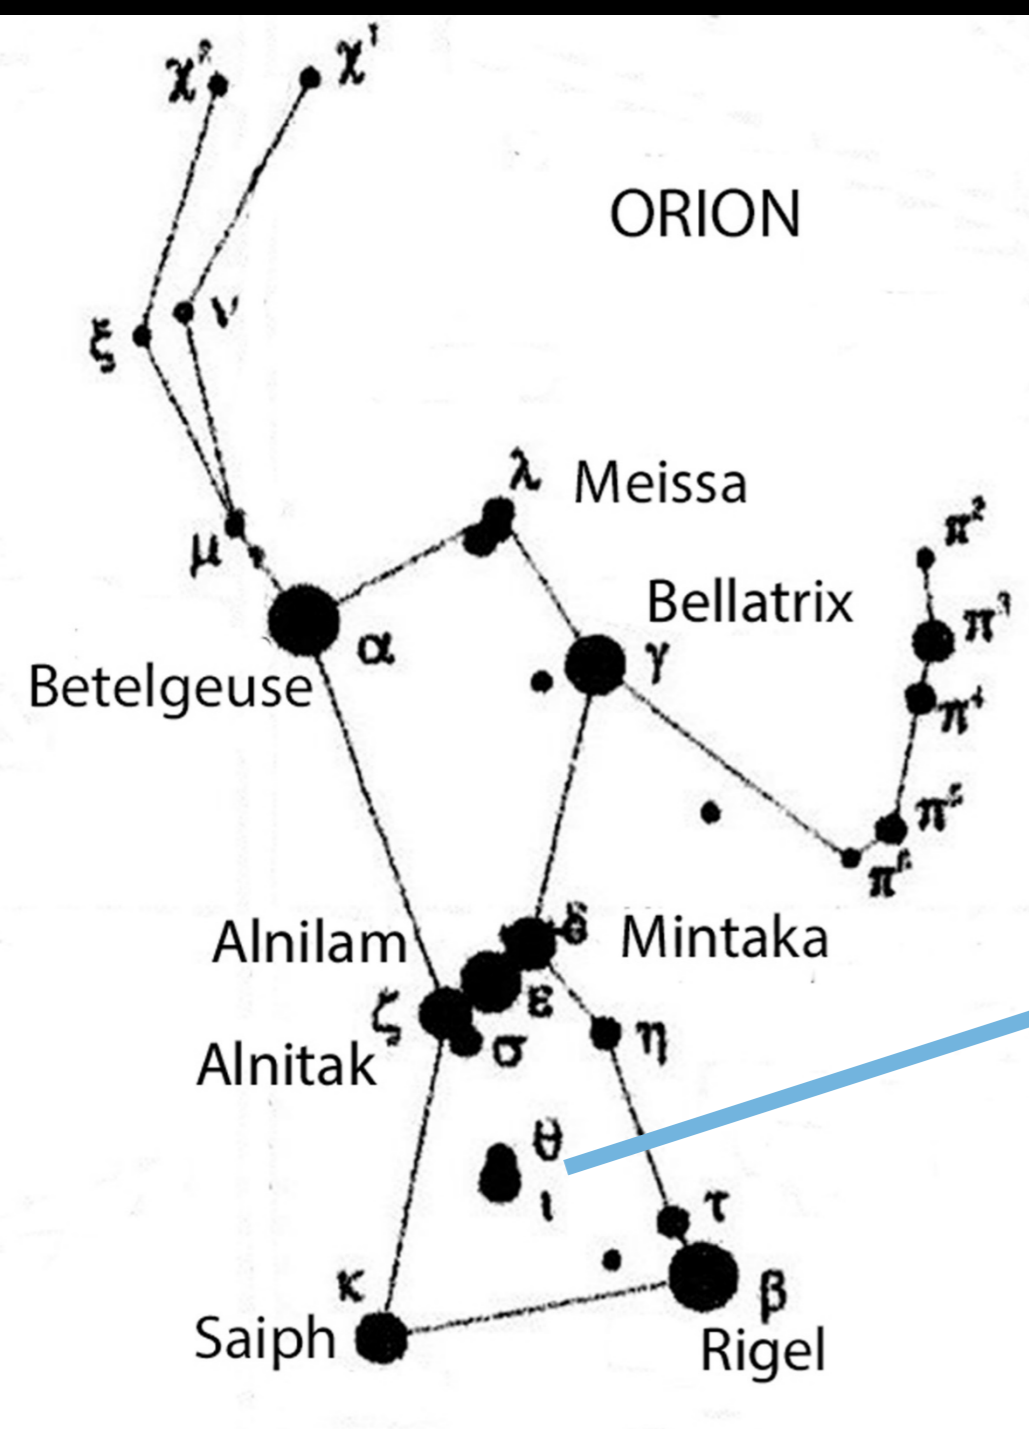

SFA Star Chart 2 - Equatorial Region

Star Chart 3 - Equatorial Region

SFA Star Chart 2 - Equatorial Region

Star Chart 3 - Equatorial Region

MESSIER OBJECTS

Charles Messier; French astronomer, teacher 1730-1817

“Catalogue” of non-cometary space objects:
Nebulae_Galaxies, Star Clusters, Planetary nebulae, etc
Originally contained 45 objects

Expanded to 110 objects

39 Galaxies, 4 planetary nebulae, 7 other nebulae, 55 star clusters

m-1	SN 1054	Crab Nebula
m-31	Galaxy	Andromeda Galaxy
m-45	Open Star Cluster	Pleiædis
m-42	Nebula	Great Orion Nebula

JUST

PUBLISHED

THIS WEEK

Star forming cluster OMC-2

New image
from ALMA
Radio
Observatory
in Chile
of Protostars
in Orion
Molecular
Cloud