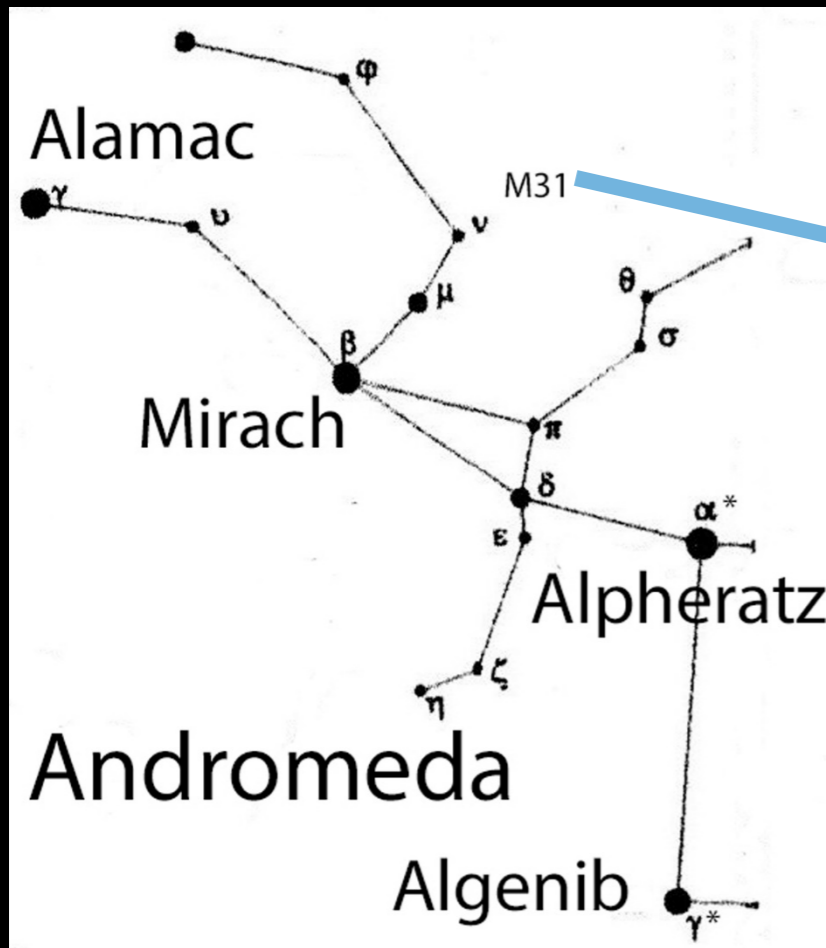

1 billion years

Altair

Procyon A

10 billion years

Sun

Tau Ceti

Alpha Centauri B

Epsilon Eridani

SFA Star Chart 2 - Equatorial Region

Star Chart 3 - Equatorial Region

SFA Star Chart 2 - Equatorial Region

Star Chart 3 - Equatorial Region

SFA Star Chart 2 - Equatorial Region

Star Chart 3 - Equatorial Region

SFA Star Chart 2 - Equatorial Region

Star Chart 3 - Equatorial Region

SFA Star Chart 2 - Equatorial Region

Star Chart 3 - Equatorial Region

MESSIER OBJECTS

Charles Messier; French astronomer, teacher 1730-1817

m-1	SN 1054	Crab Nebula
m-31	Galaxy	Andromeda Galaxy
m-45	Open Star Cluster	Pleiædis
m-42	Nebula	Great Orion Nebula

JUST

PUBLISHED

THIS WEEK

Star forming cluster OMC-2

New image
from ALMA
Radio
Observatory
in Chile
of Protostars
in Orion
Molecular
Cloud