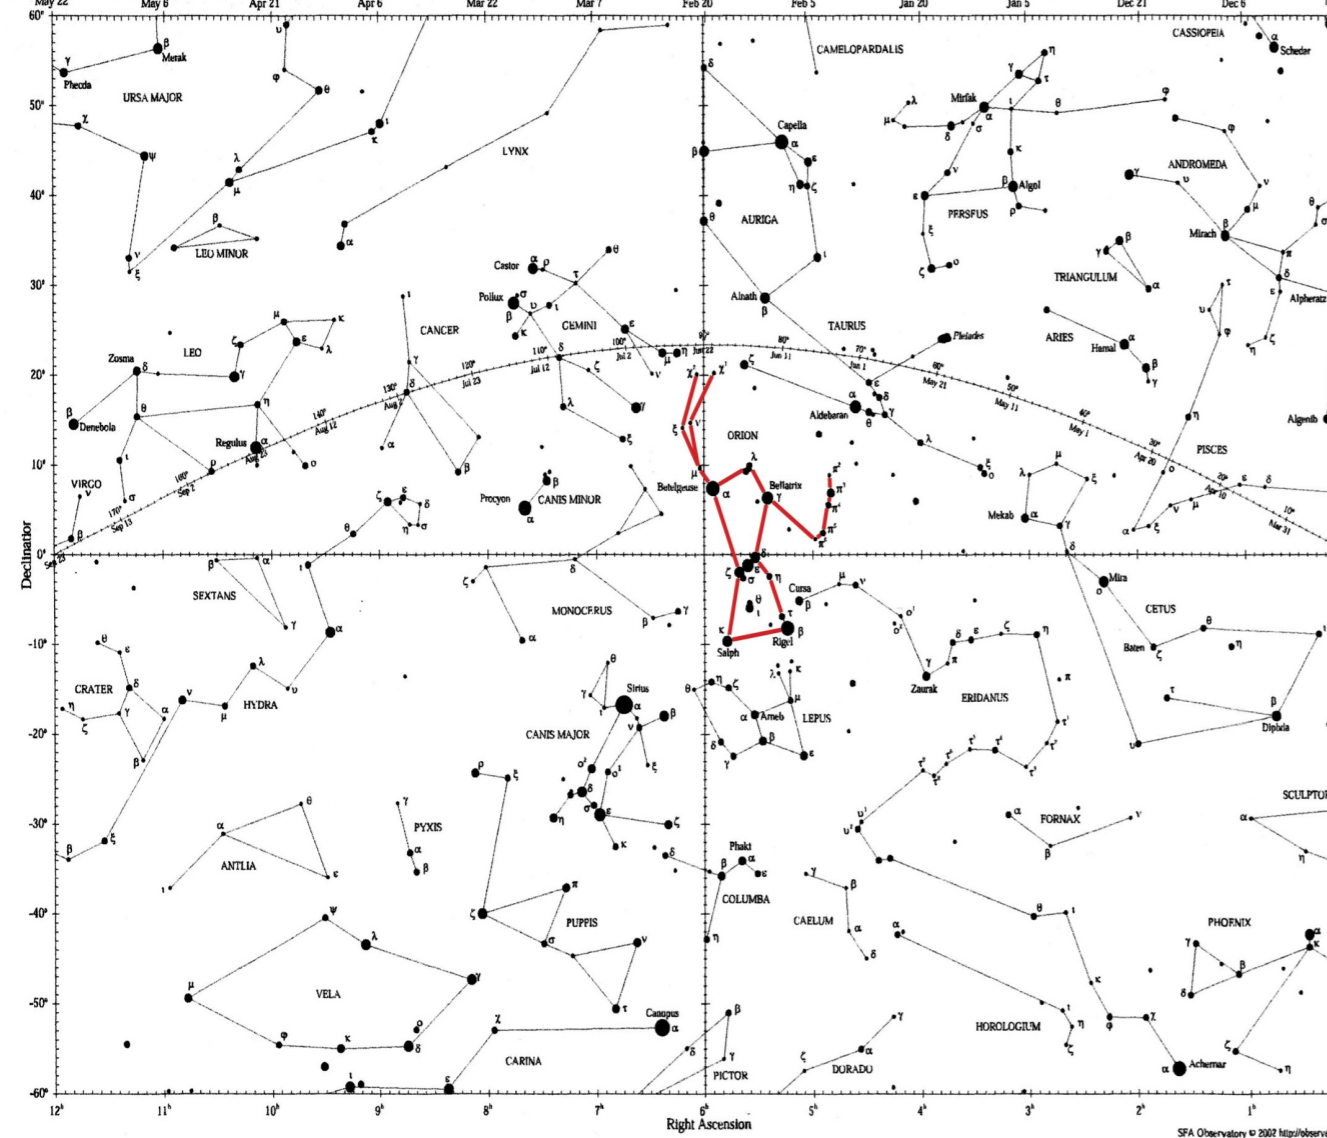

SFA Star Chart 2 - Equatorial Region

Star Chart 3 - Equatorial Region

SFA Observatory © 2002 <http://observe.phy.sfa.edu>

SFA Observatory © 2002 - <http://observe.phy.sfa.edu/>

Perseus-Andromeda-Pegasus

O_B Blue_White = 10,000-60,000K

G Yellow = 5,000-7,000k

A_F White_Yellow = 6,000-10,000k

K_M Orange_Red= 1300-5000k

Green = Messier Objects

NOTE: Kelvin \approx C above 1500C

SFA Star Chart 2 - Equatorial Region

Star Chart 3 - Equatorial Region

SFA Star Chart 2 - Equatorial Region

Star Chart 3 - Equatorial Region

SFA Star Chart 2 - Equatorial Region

Star Chart 3 - Equatorial Region

SFA Star Chart 2 - Equatorial Region

Star Chart 3 - Equatorial Region

SFA Star Chart 2 - Equatorial Region

Star Chart 3 - Equatorial Region

SFA Star Chart 2 - Equatorial Region

Star Chart 3 - Equatorial Region

MESSIER OBJECTS

Charles Messier; French astronomer, teacher 1730-1817