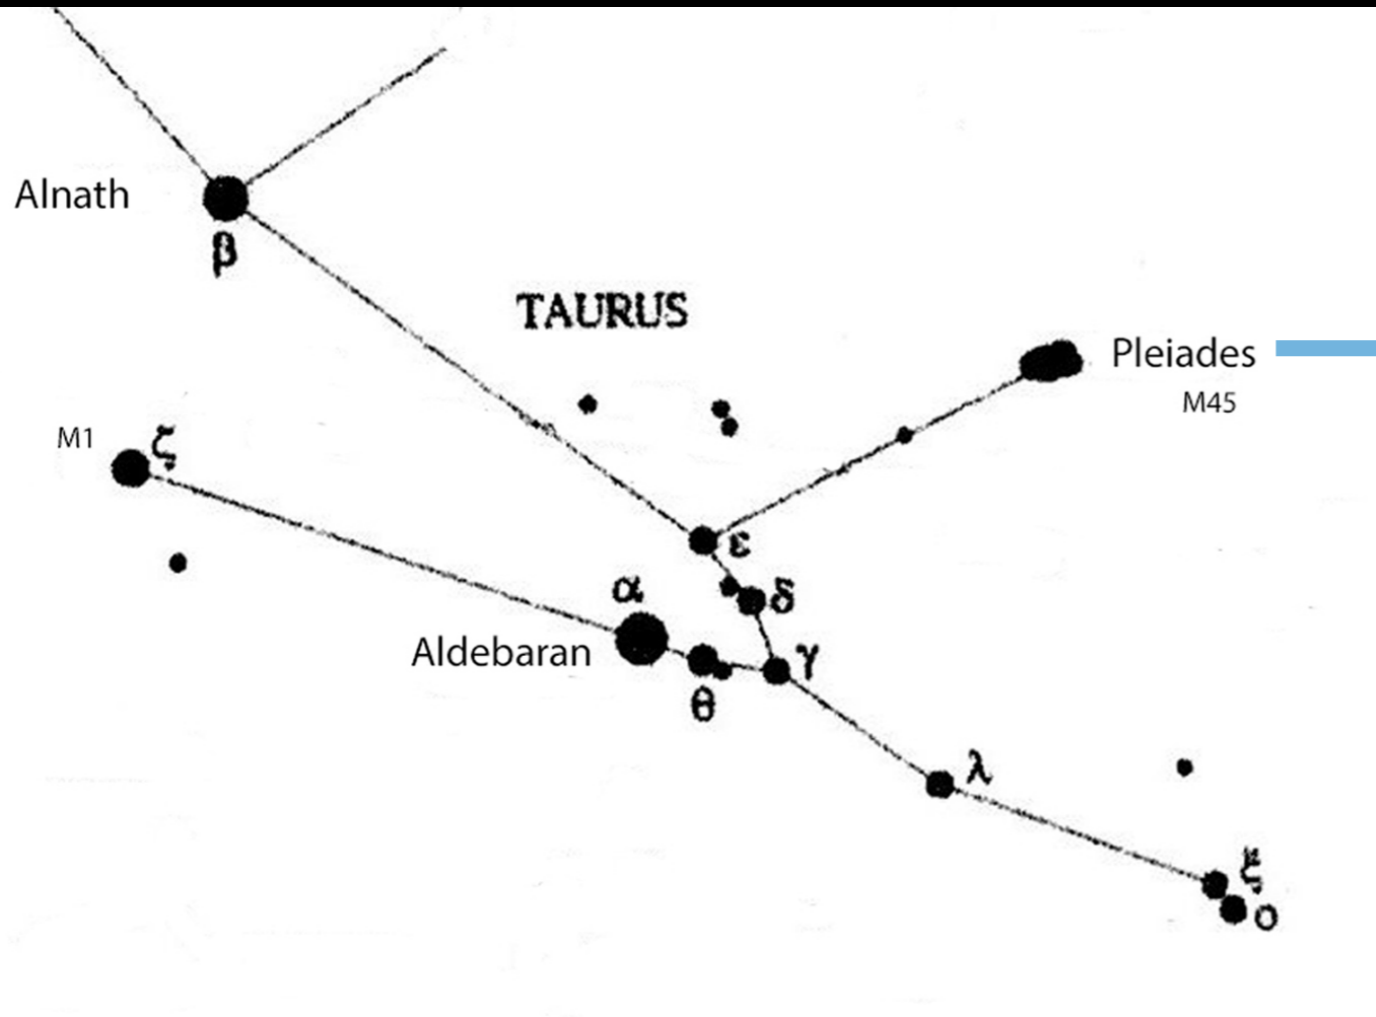

SFA Star Chart 2 - Equatorial Region

Star Chart 3 - Equatorial Region

SFA Star Chart 2 - Equatorial Region

Star Chart 3 - Equatorial Region

SFA Star Chart 2 - Equatorial Region

Star Chart 3 - Equatorial Region

SFA Star Chart 2 - Equatorial Region

Star Chart 3 - Equatorial Region

SFA Star Chart 2 - Equatorial Region

Star Chart 3 - Equatorial Region

MESSIER OBJECTS

Charles Messier; French astronomer, teacher 1730-1817

“Catalogue” of non-cometary space objects:
Nebulae_Galaxies, Star Clusters, Planetary nebulae, etc
Originally contained 45 objects

Expanded to 110 objects

39 Galaxies, 4 planetary nebulae, 7 other nebulae, 55 star clusters

m-1	SN 1054	Crab Nebula
m-31	Galaxy	Andromeda Galaxy
m-45	Open Star Cluster	Pleiædis
m-42	Nebula	Great Orion Nebula

JUST

PUBLISHED

THIS WEEK

Star forming cluster OMC-2

New image
from ALMA
Radio
Observatory
in Chile
of Protostars
in Orion
Molecular
Cloud