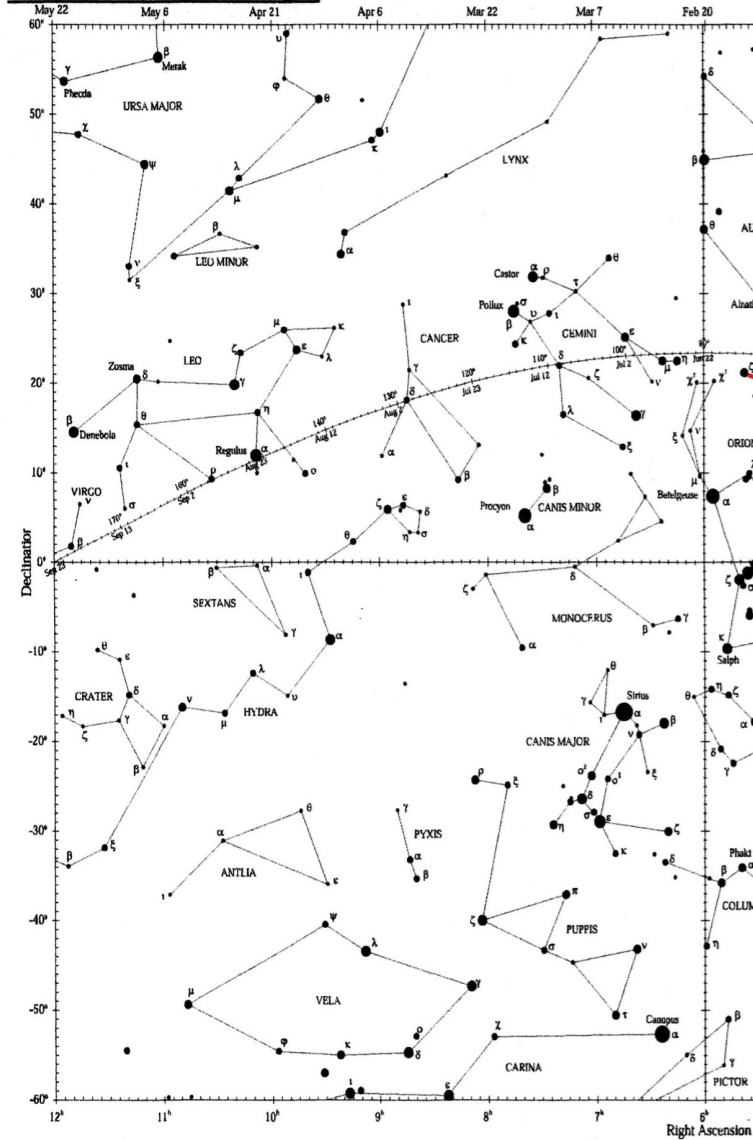

SFA Star Chart 2 - Equatorial Region

Star Chart 3 - Equatorial Region

SFA Observatory © 2002 <http://observe.phy.sfa.edu>

SFA Observatory © 2002 - <http://observe.phy.sfa.edu/>

Perseus-Andromeda-Pegasus

O_B Blue_White = 10,000-60,000K

G Yellow = 5,000-7,000k

A_F White_Yellow = 6,000-10,000k

K_M Orange_Red= 1300-5000k

Green = Messier Objects

NOTE: Kelvin \approx C above 1500C

SFA Star Chart 2 - Equatorial Region

Star Chart 3 - Equatorial Region

SFA Star Chart 2 - Equatorial Region

Star Chart 3 - Equatorial Region

SFA Star Chart 2 - Equatorial Region

Star Chart 3 - Equatorial Region

SFA Star Chart 2 - Equatorial Region

Star Chart 3 - Equatorial Region

SFA Star Chart 2 - Equatorial Region

Star Chart 3 - Equatorial Region

SFA Star Chart 2 - Equatorial Region

Star Chart 3 - Equatorial Region

MESSIER OBJECTS

Charles Messier; French astronomer, teacher 1730-1817