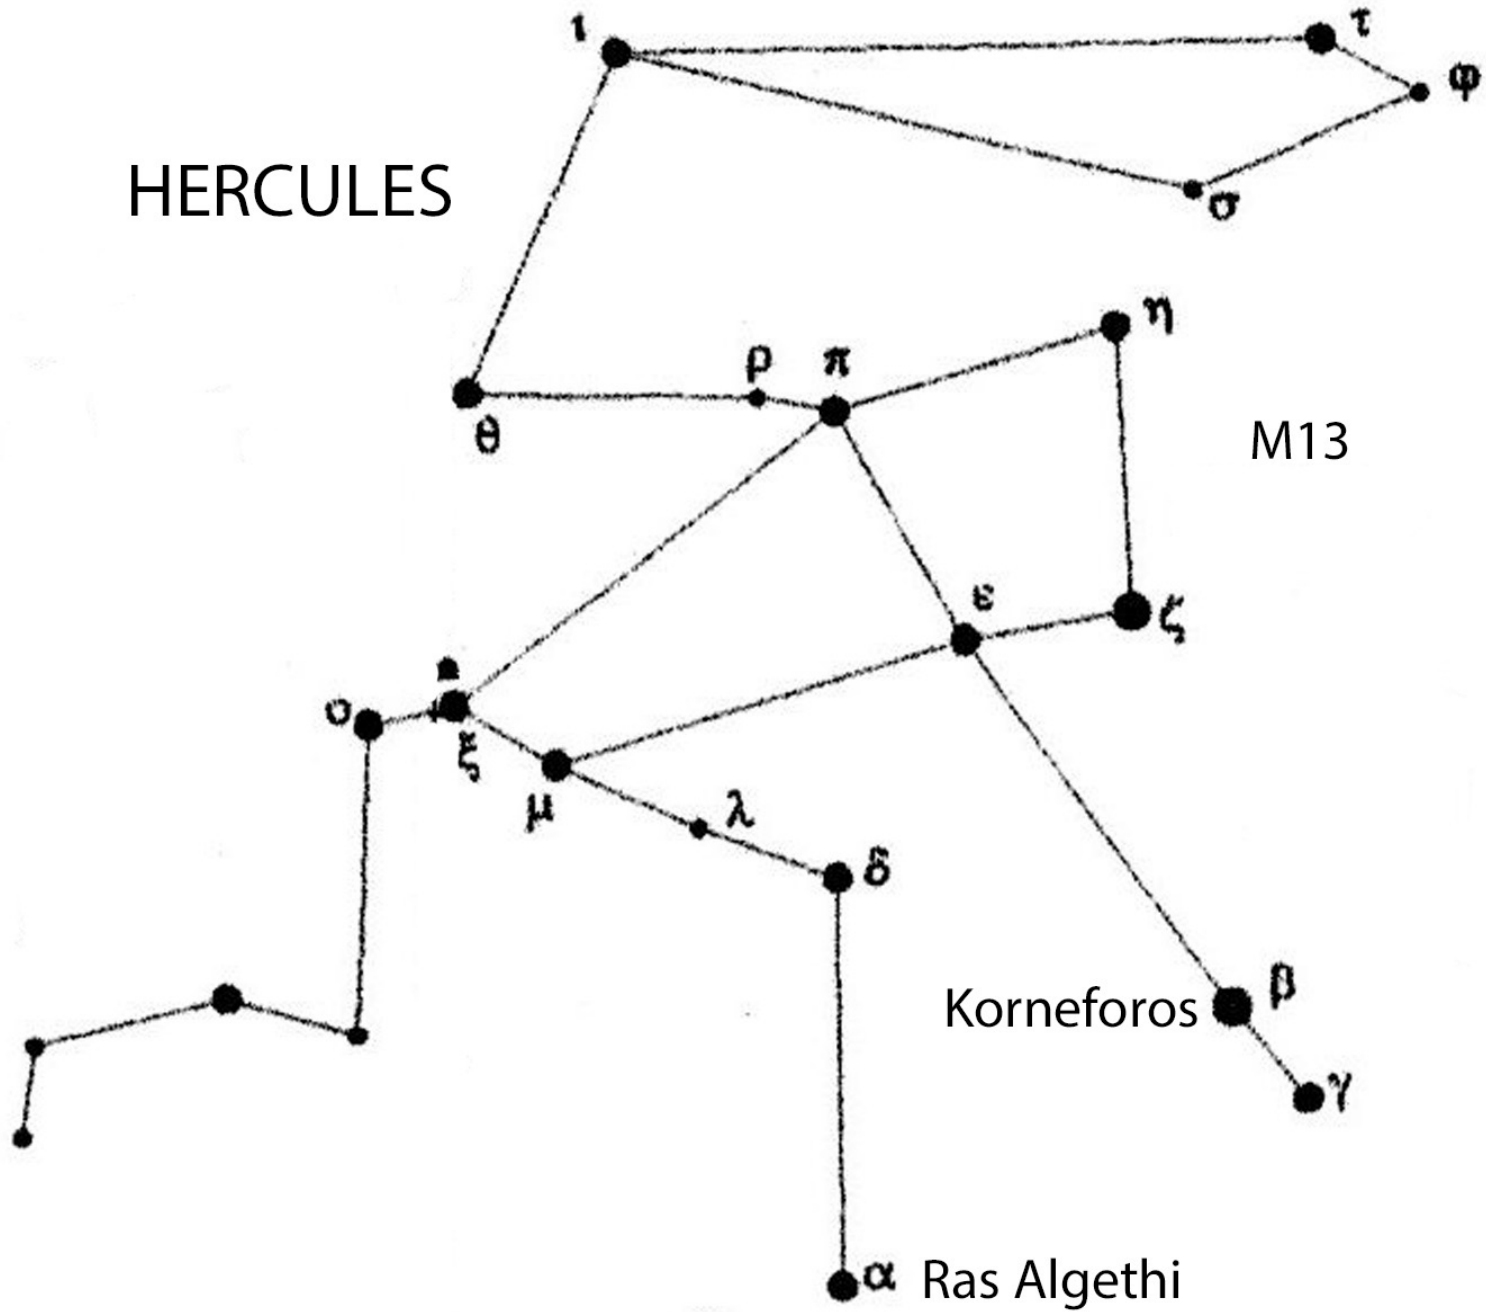

SUMMER SOLSTICE

SFA Star Chart 3 - Equatorial Region

Local Meridian for 8 PM

SFA Star Chart 3 - Equatorial Region

Local Meridian for 8 PM

CYGNUS

SFA Star Chart 3 - Equatorial Region

Local Meridian for 8 PM

HERCULES

M13

Korneforos β

α Ras Algethi

SFA Star Chart 3 - Equatorial Region

Local Meridian for 8 PM

SCORPIUS

LYRA

JWST Mid Infrared

NGC 3132, Caldwell 74,

Southern Ring planetary nebula in Vela

VLT 2009

JWST 2023

**Nebula M1-67
Around
WR 124 (Wolf-Rayet)
In Sagitta (The Shield)**

The spikes are not part of the nebula, and are related to the imaging instrument. The O dwarf core is in the center.

CW Leonis or IRC +10216

NGC 2170

Angel

**Dark
&
Emission
Nebulae**

IC2118
Witch Head

Reflection
Nebula
In Orion

Sharpless 308
The Dolphin
Illuminated by
WR 6
(EZ Canis Major)

M 20