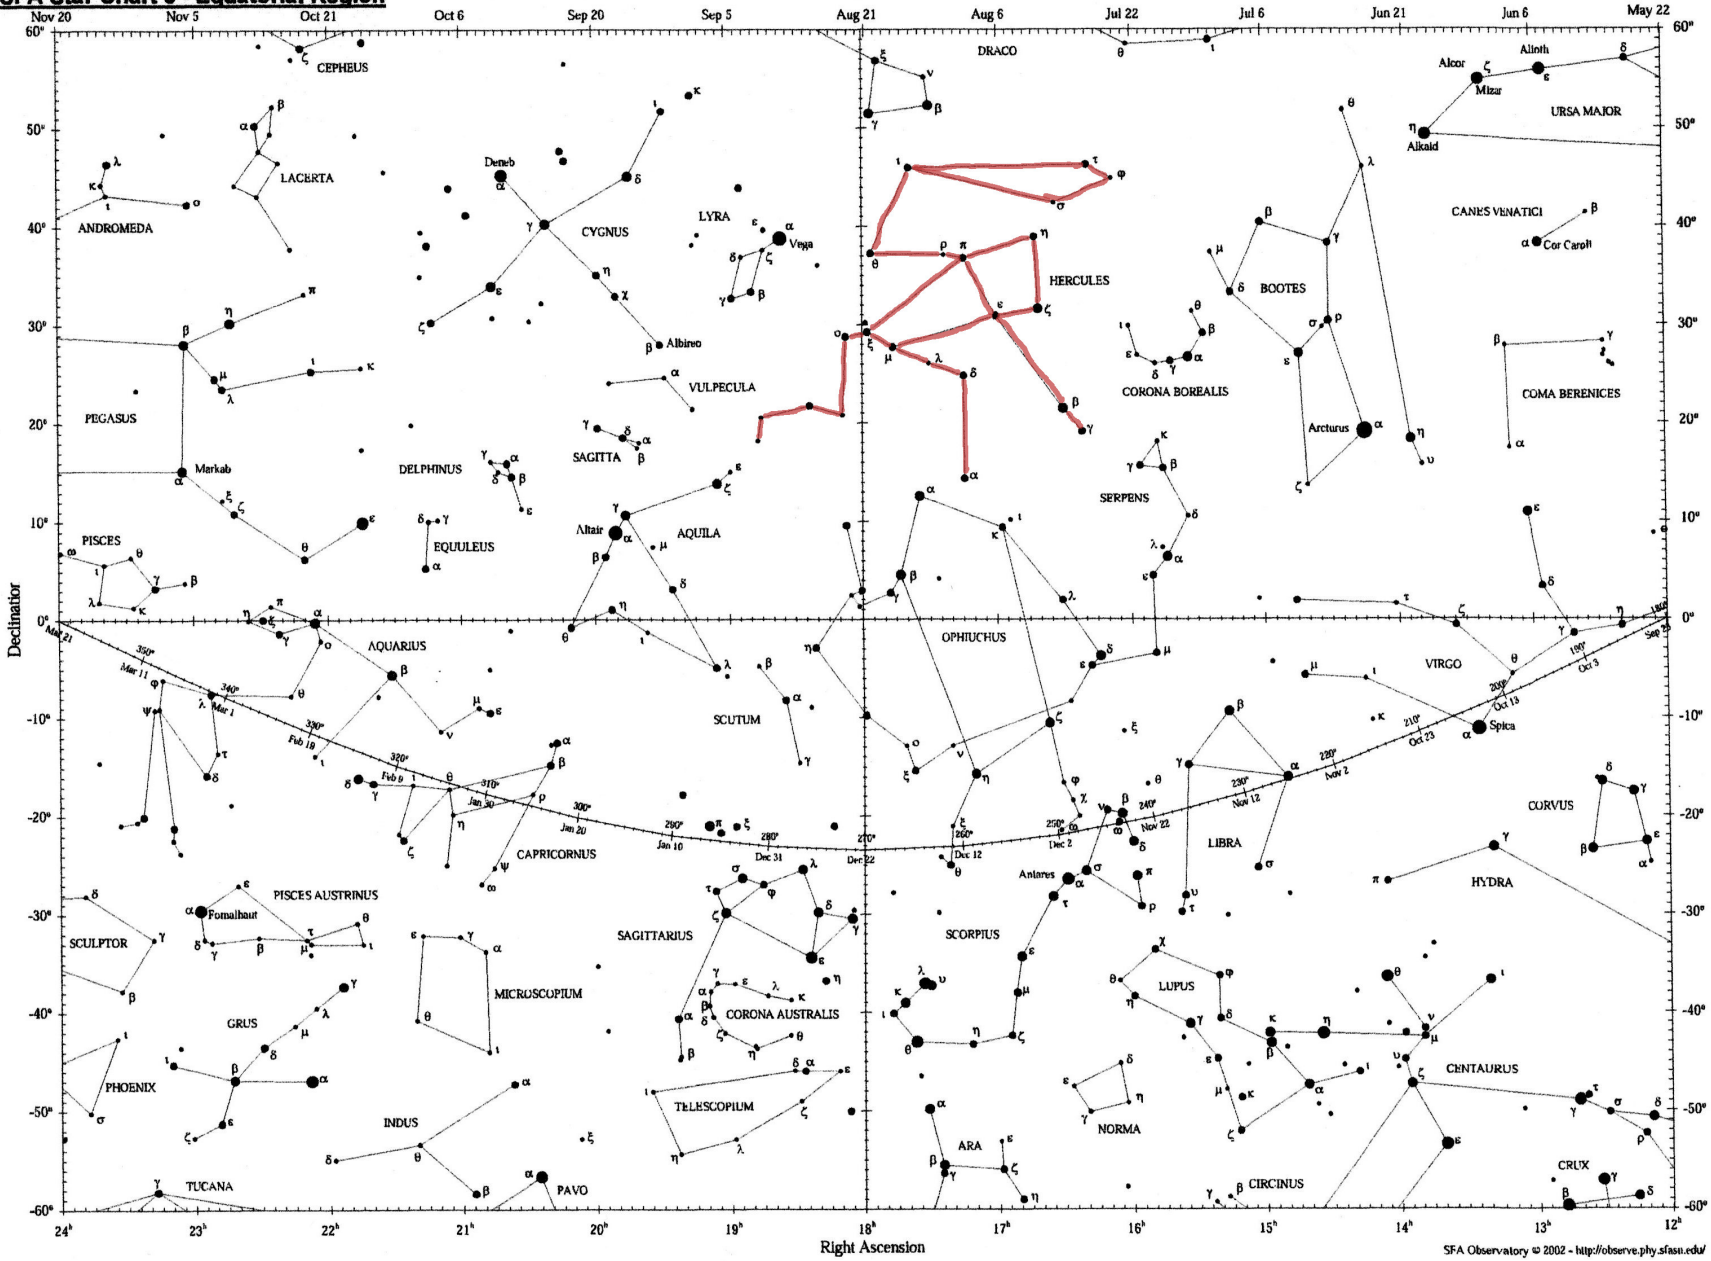

SUMMER SOLSTICE

SFA Star Chart 3 - Equatorial Region

Local Meridian for 8 PM

SFA Star Chart 3 - Equatorial Region

Local Meridian for 8 PM

CYGNUS

SFA Star Chart 3 - Equatorial Region

Local Meridian for 8 PM

HERCULES

M13

Korneforos β

α Ras Algethi

SFA Star Chart 3 - Equatorial Region

Local Meridian for 8 PM

SCORPIUS

LYRA

SFA Star Chart 3 - Equatorial Region

Local Meridian for 8 PM

NEBULAE

SEE NOTE SHEET

M57
Ring
Planetary Nebula
in
Lyra

M 97
Owl
In
Ursa Major

JUST PUBLISHED

JWST Near Infrared

JWST Mid Infrared

NGC 3132, Caldwell 74,

Southern Ring planetary nebula in Vela

VLT 2009

JWST 2023

**Nebula M1-67
Around
WR 124 (Wolf-Rayet)
In Sagitta (The Shield)**

The spikes are not part of the nebula, and are related to the imaging instrument. The O dwarf core is in the center.