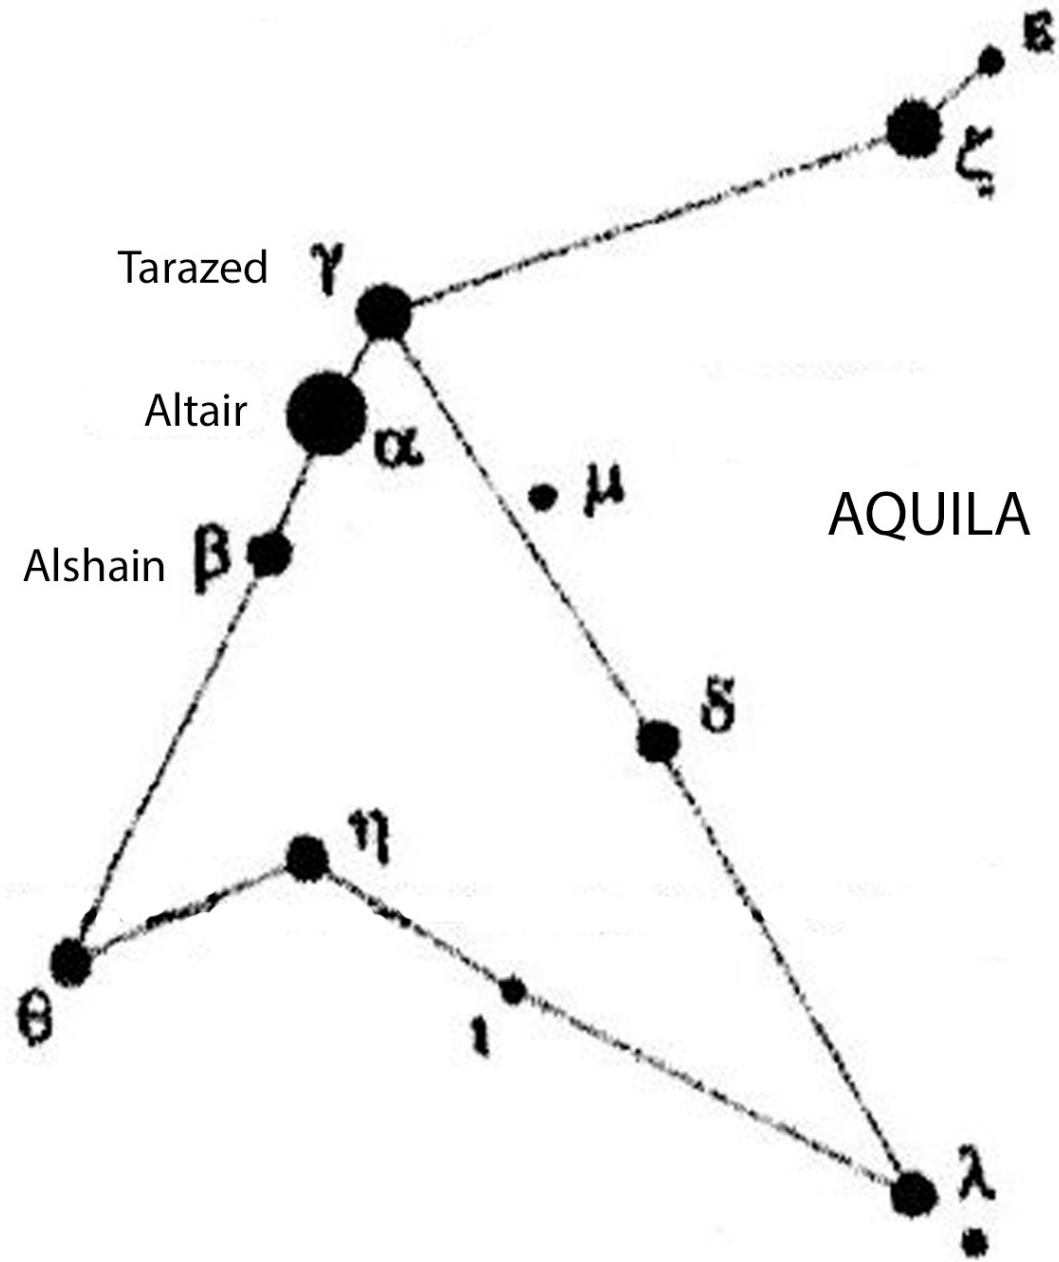

SUMMER SOLSTICE

SFA Star Chart 3 - Equatorial Region

Local Meridian for 8 PM

SFA Star Chart 3 - Equatorial Region

Local Meridian for 8 PM

CYGNUS

SFA Star Chart 3 - Equatorial Region

Local Meridian for 8 PM

HERCULES

M13

Korneforos β

α Ras Algethi

SFA Star Chart 3 - Equatorial Region

Local Meridian for 8 PM

SCORPIUS

LYRA

JWST Mid Infrared

NGC 3132, Caldwell 74,

Southern Ring planetary nebula in Vela

VLT 2009

JWST 2023

**Nebula M1-67
Around
WR 124 (Wolf-Rayet)
In Sagitta (The Shield)**

The spikes are not part of the nebula, and are related to the imaging instrument. The O dwarf core is in the center.

CW Leonis or IRC +10216

NGC 2170

Angel

**Dark
&
Emission
Nebulae**

IC2118
Witch Head

Reflection
Nebula
In Orion

Sharpless 308
The Dolphin
Illuminated by
WR 6
(EZ Canis Major)

M 20