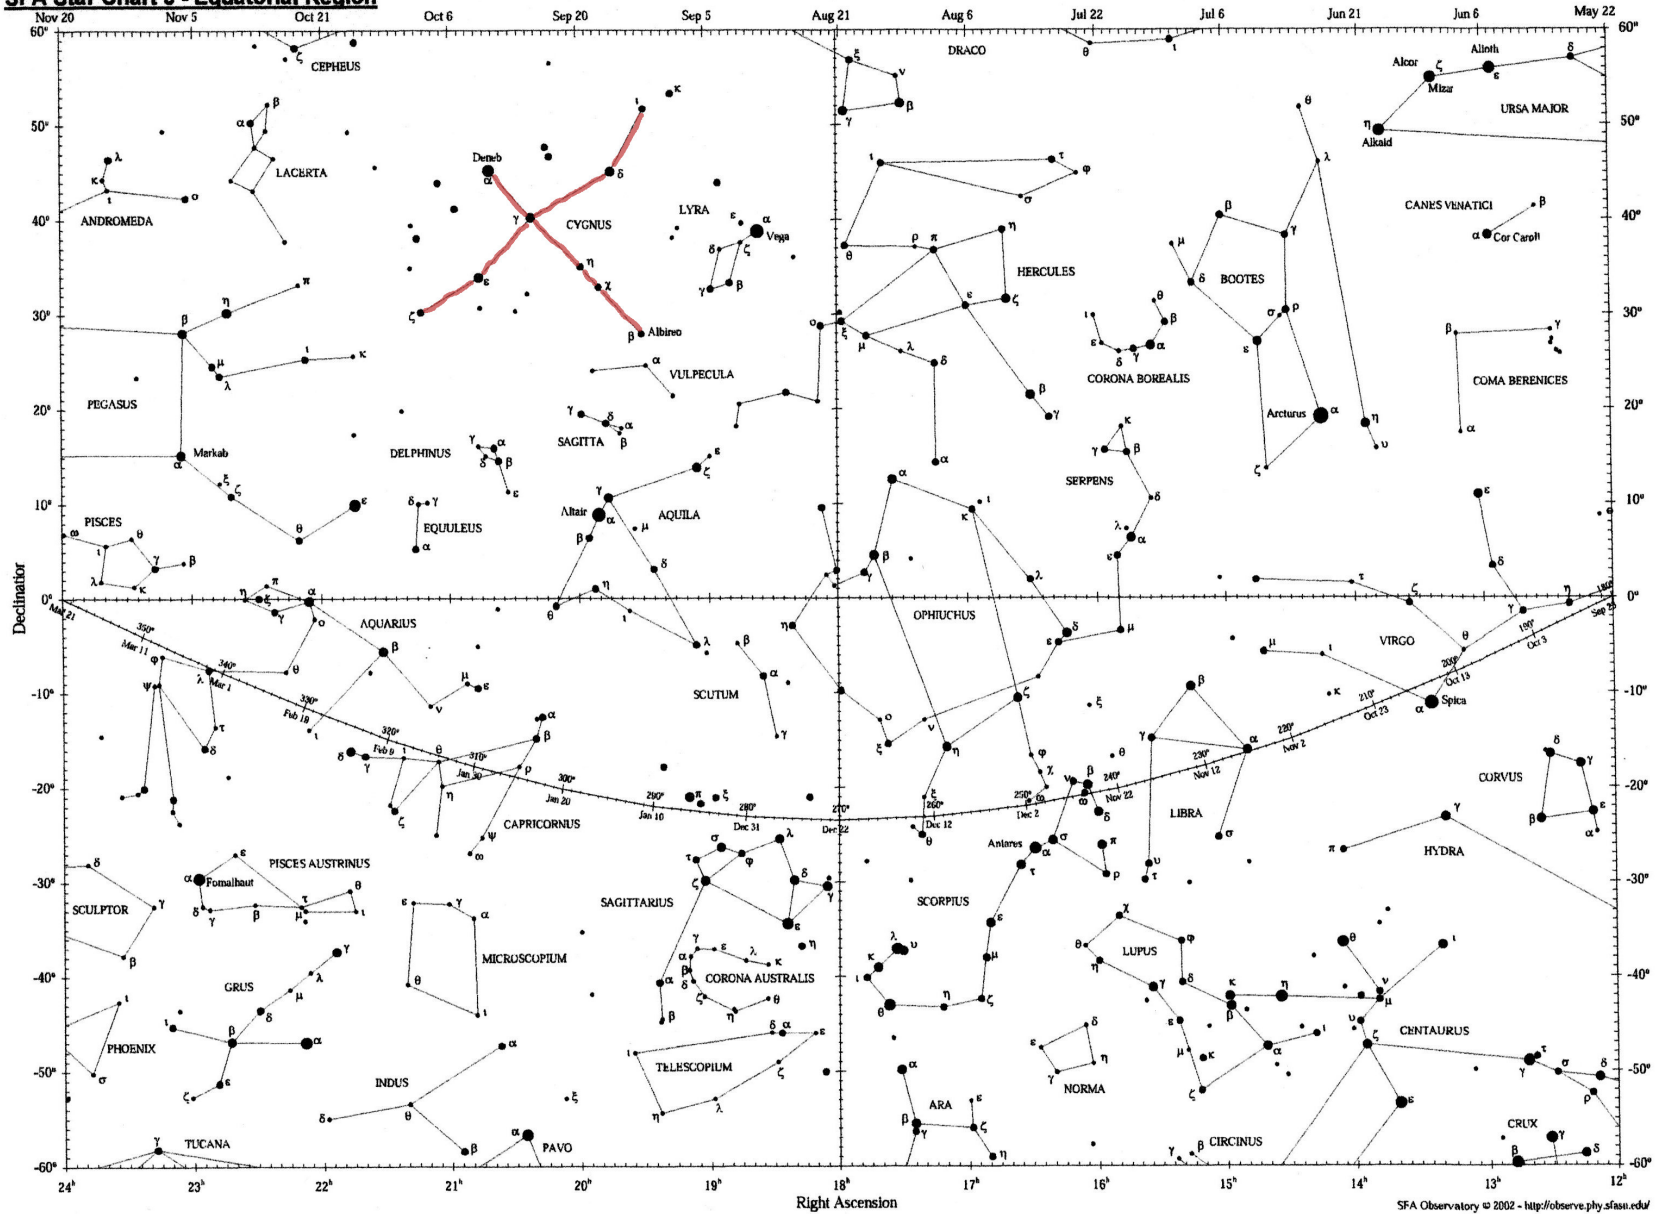

SUMMER SOLSTICE

SFA Star Chart 3 - Equatorial Region

Local Meridian for 8 PM

SFA Star Chart 3 - Equatorial Region

Local Meridian for 8 PM

CYGNUS

SFA Star Chart 3 - Equatorial Region

Local Meridian for 8 PM

HERCULES

M13

Korneforos β

α Ras Algethi

SFA Star Chart 3 - Equatorial Region

Local Meridian for 8 PM

SCORPIUS

LYRA

SFA Star Chart 3 - Equatorial Region

Local Meridian for 8 PM

NEBULAE

SEE NOTE SHEET

M57
Ring
Planetary Nebula
in
Lyra

M 97
Owl
In
Ursa Major

JUST PUBLISHED

JWST Near Infrared

JWST Mid Infrared

NGC 3132, Caldwell 74,

Southern Ring planetary nebula in Vela

VLT 2009

JWST 2023

**Nebula M1-67
Around
WR 124 (Wolf-Rayet)
In Sagitta (The Shield)**

The spikes are not part of the nebula, and are related to the imaging instrument. The O dwarf core is in the center.