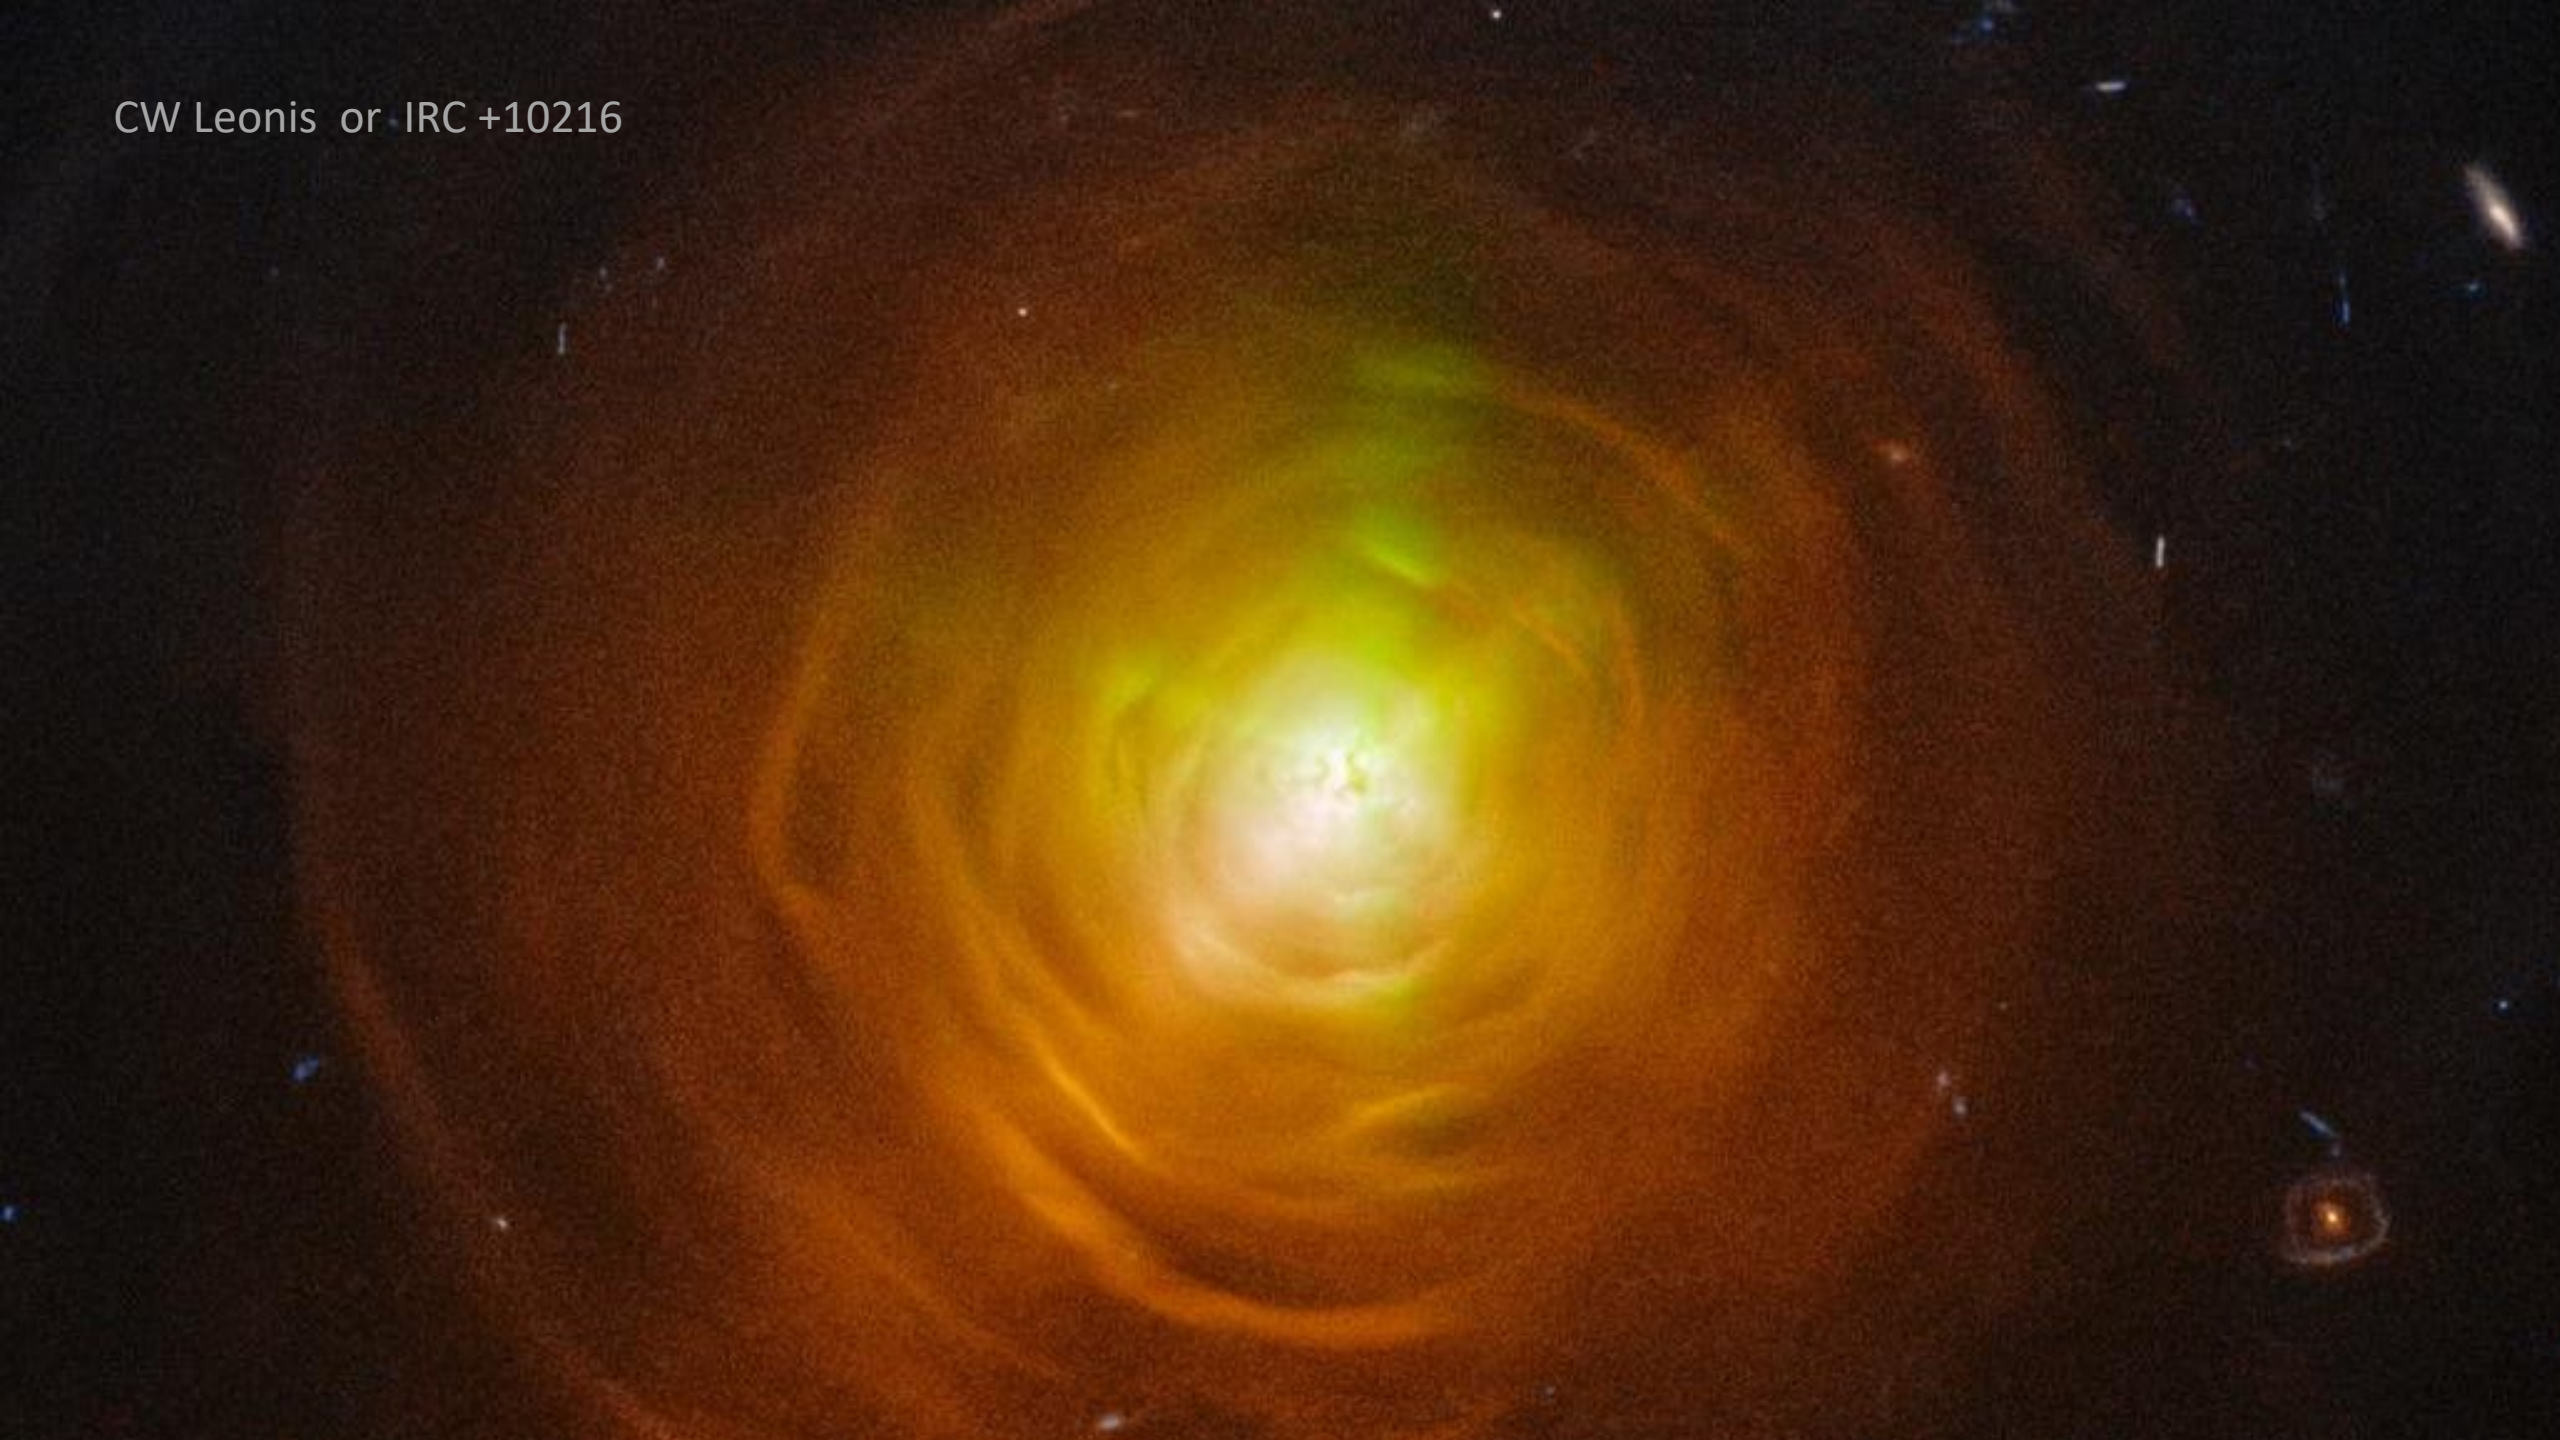

JWST Mid Infrared

NGC 3132, Caldwell 74,

Southern Ring planetary nebula in Vela

VLT 2009

JWST 2023

**Nebula M1-67
Around
WR 124 (Wolf-Rayet)
In Sagitta (The Shield)**

The spikes are not part of the nebula, and are related to the imaging instrument. The O dwarf core is in the center.

CW Leonis or IRC +10216

NGC 2170

Angel

**Dark
&
Emission
Nebulae**

IC2118
Witch Head

Reflection
Nebula
In Orion

Sharpless 308
The Dolphin
Illuminated by
WR 6
(EZ Canis Major)

M 20