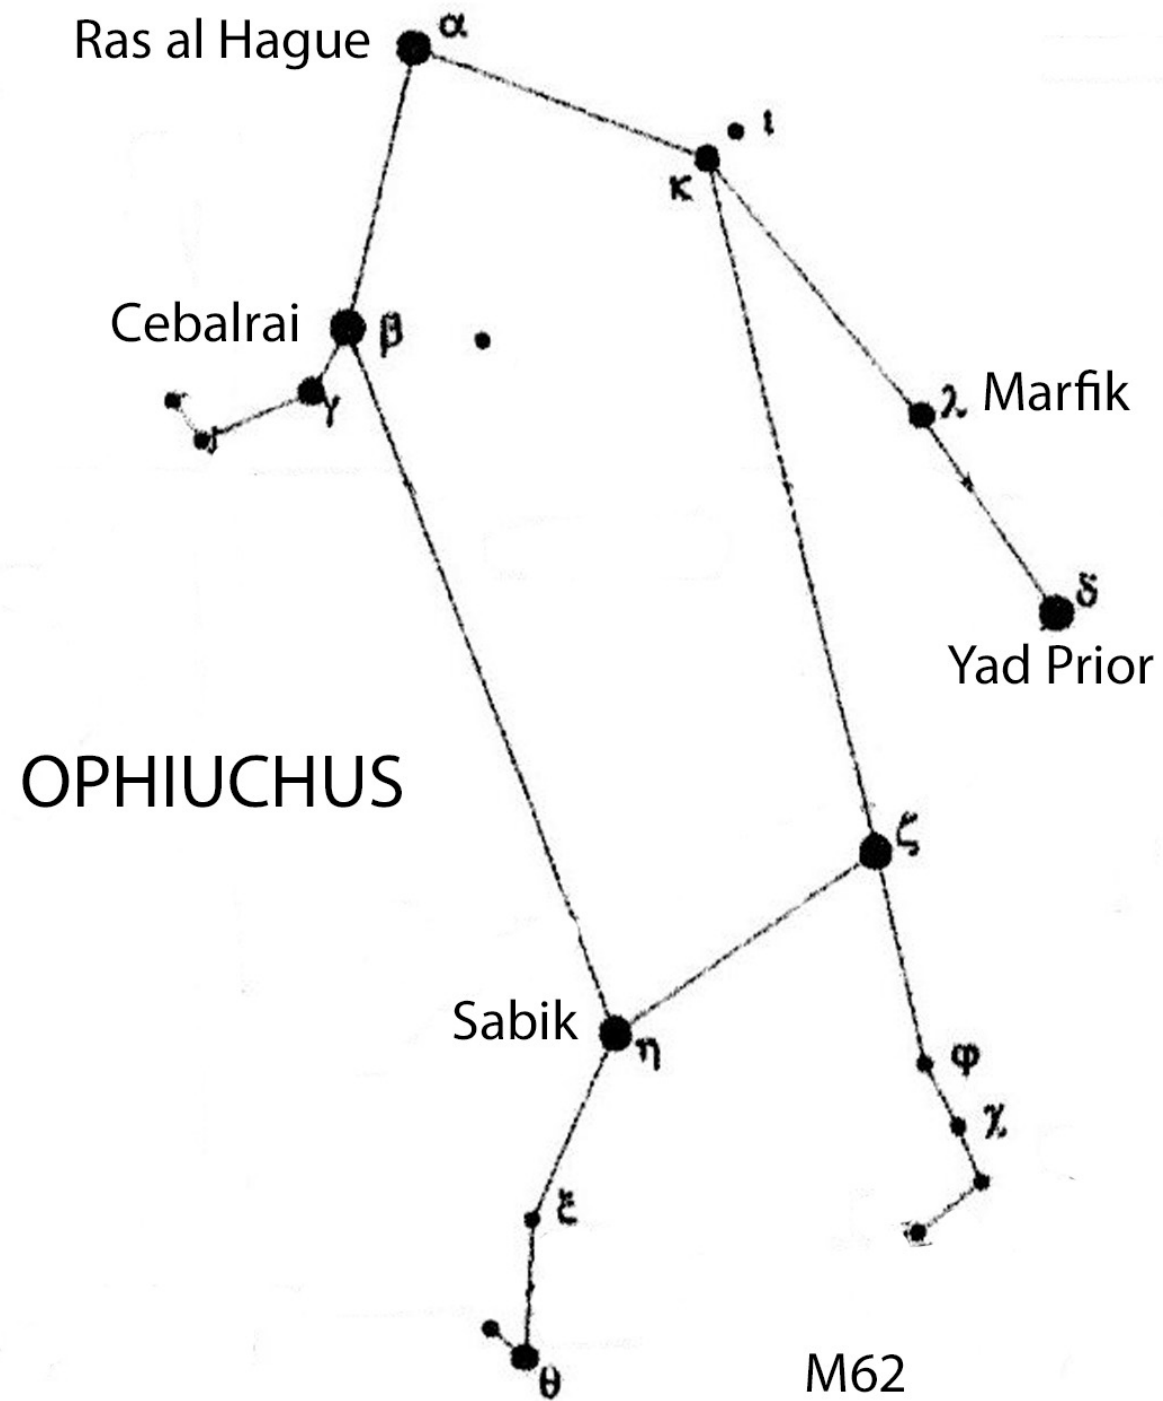

SUMMER SOLSTICE

SFA Star Chart 3 - Equatorial Region

Local Meridian for 8 PM

SFA Star Chart 3 - Equatorial Region

Local Meridian for 8 PM

CYGNUS

SFA Star Chart 3 - Equatorial Region

Local Meridian for 8 PM

HERCULES

M13

Korneforos β

α Ras Algethi

SFA Star Chart 3 - Equatorial Region

Local Meridian for 8 PM

SCORPIUS

LYRA

SFA Star Chart 3 - Equatorial Region

Local Meridian for 8 PM

NEBULAE

SEE NOTE SHEET

M57
Ring
Planetary Nebula
in
Lyra

M 97
Owl
In
Ursa Major

JUST PUBLISHED

JWST Near Infrared

JWST Mid Infrared

NGC 3132, Caldwell 74,

Southern Ring planetary nebula in Vela

VLT 2009

JWST 2023

**Nebula M1-67
Around
WR 124 (Wolf-Rayet)
In Sagitta (The Shield)**

The spikes are not part of the nebula, and are related to the imaging instrument. The O dwarf core is in the center.