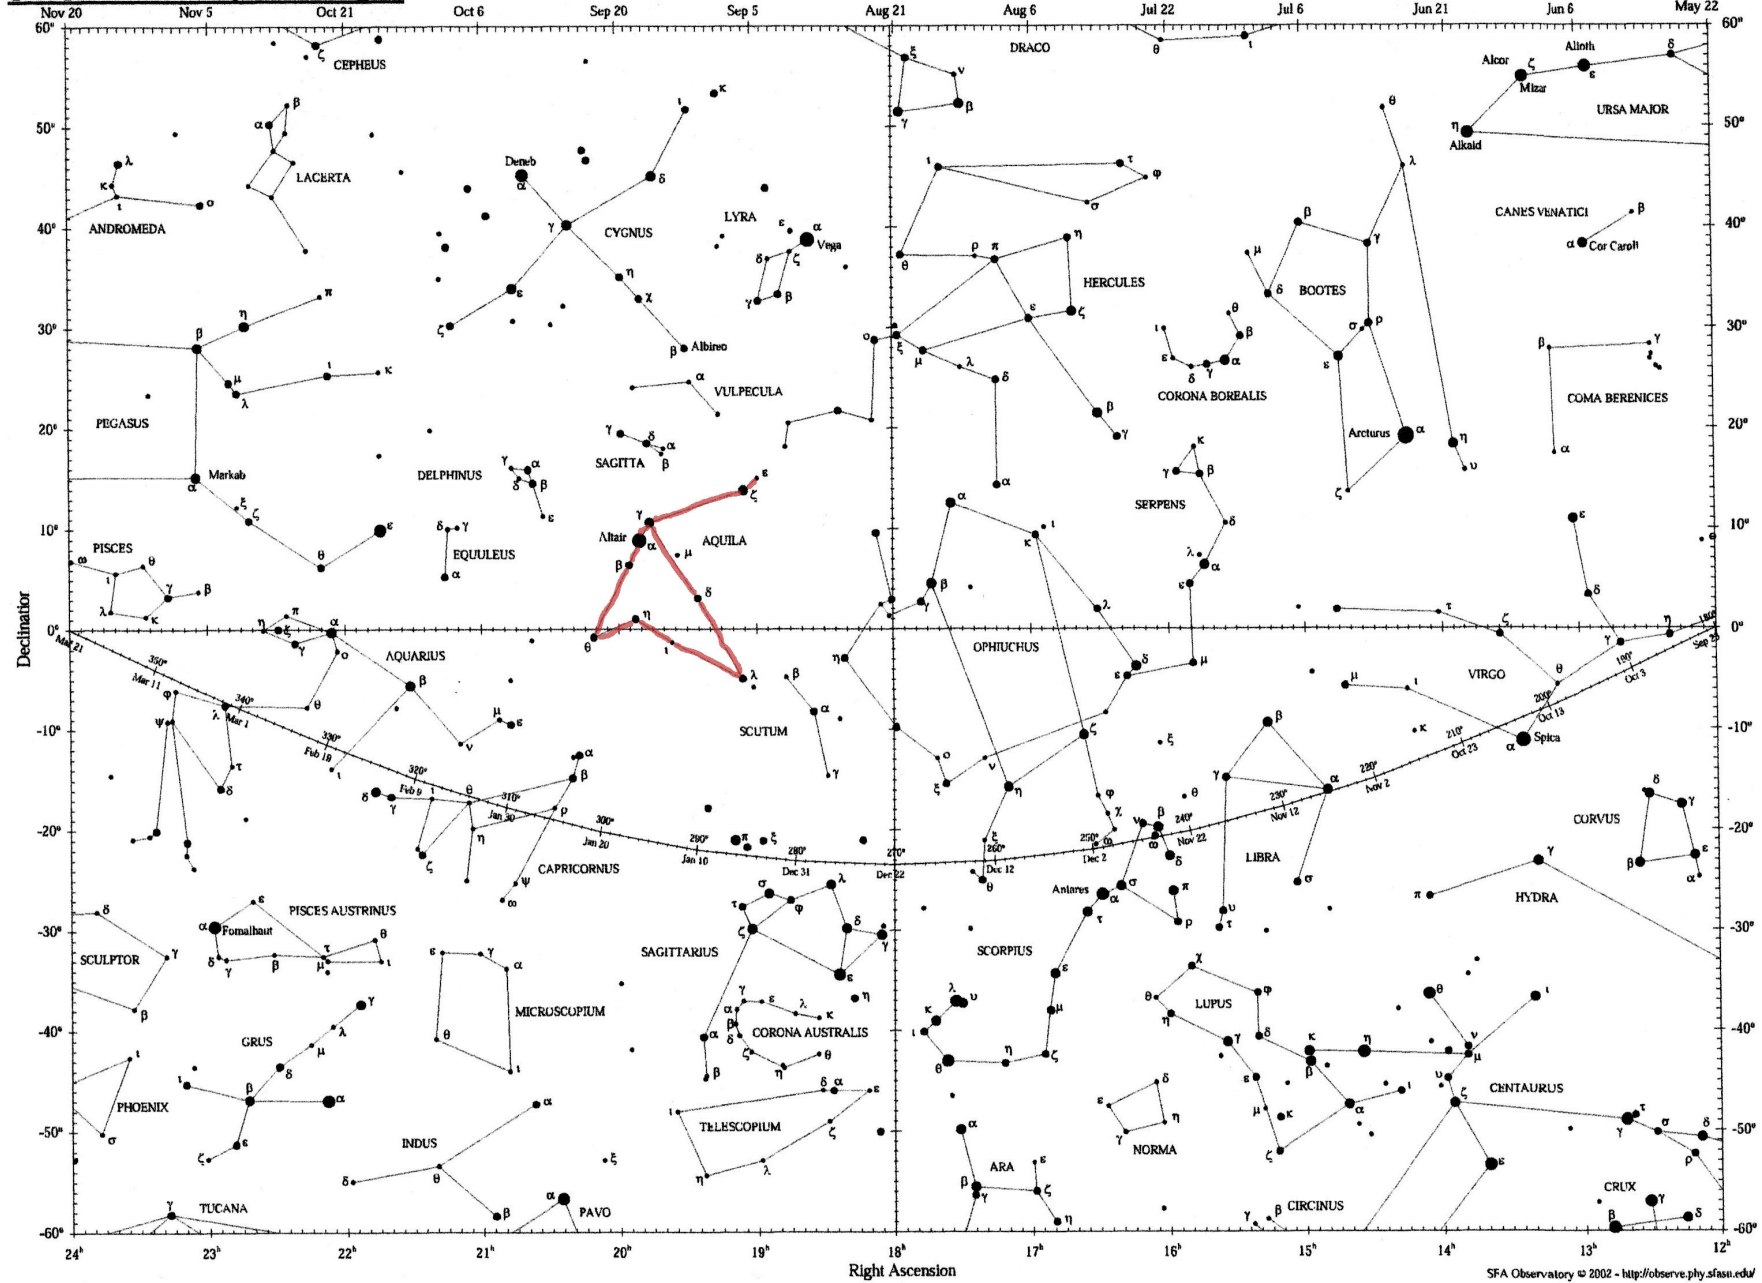

SUMMER SOLSTICE

SFA Star Chart 3 - Equatorial Region

Local Meridian for 8 PM

SFA Star Chart 3 - Equatorial Region

Local Meridian for 8 PM

CYGNUS

SFA Star Chart 3 - Equatorial Region

Local Meridian for 8 PM

HERCULES

M13

Korneforos β

α Ras Algethi

SFA Star Chart 3 - Equatorial Region

Local Meridian for 8 PM

SCORPIUS

LYRA

SFA Star Chart 3 - Equatorial Region

Local Meridian for 8 PM

NEBULAE

SEE NOTE SHEET

M57
Ring
Planetary Nebula
in
Lyra

M 97
Owl
In
Ursa Major

JUST PUBLISHED

JWST Near Infrared

JWST Mid Infrared

NGC 3132, Caldwell 74,

Southern Ring planetary nebula in Vela

VLT 2009

JWST 2023

**Nebula M1-67
Around
WR 124 (Wolf-Rayet)
In Sagitta (The Shield)**

The spikes are not part of the nebula, and are related to the imaging instrument. The O dwarf core is in the center.