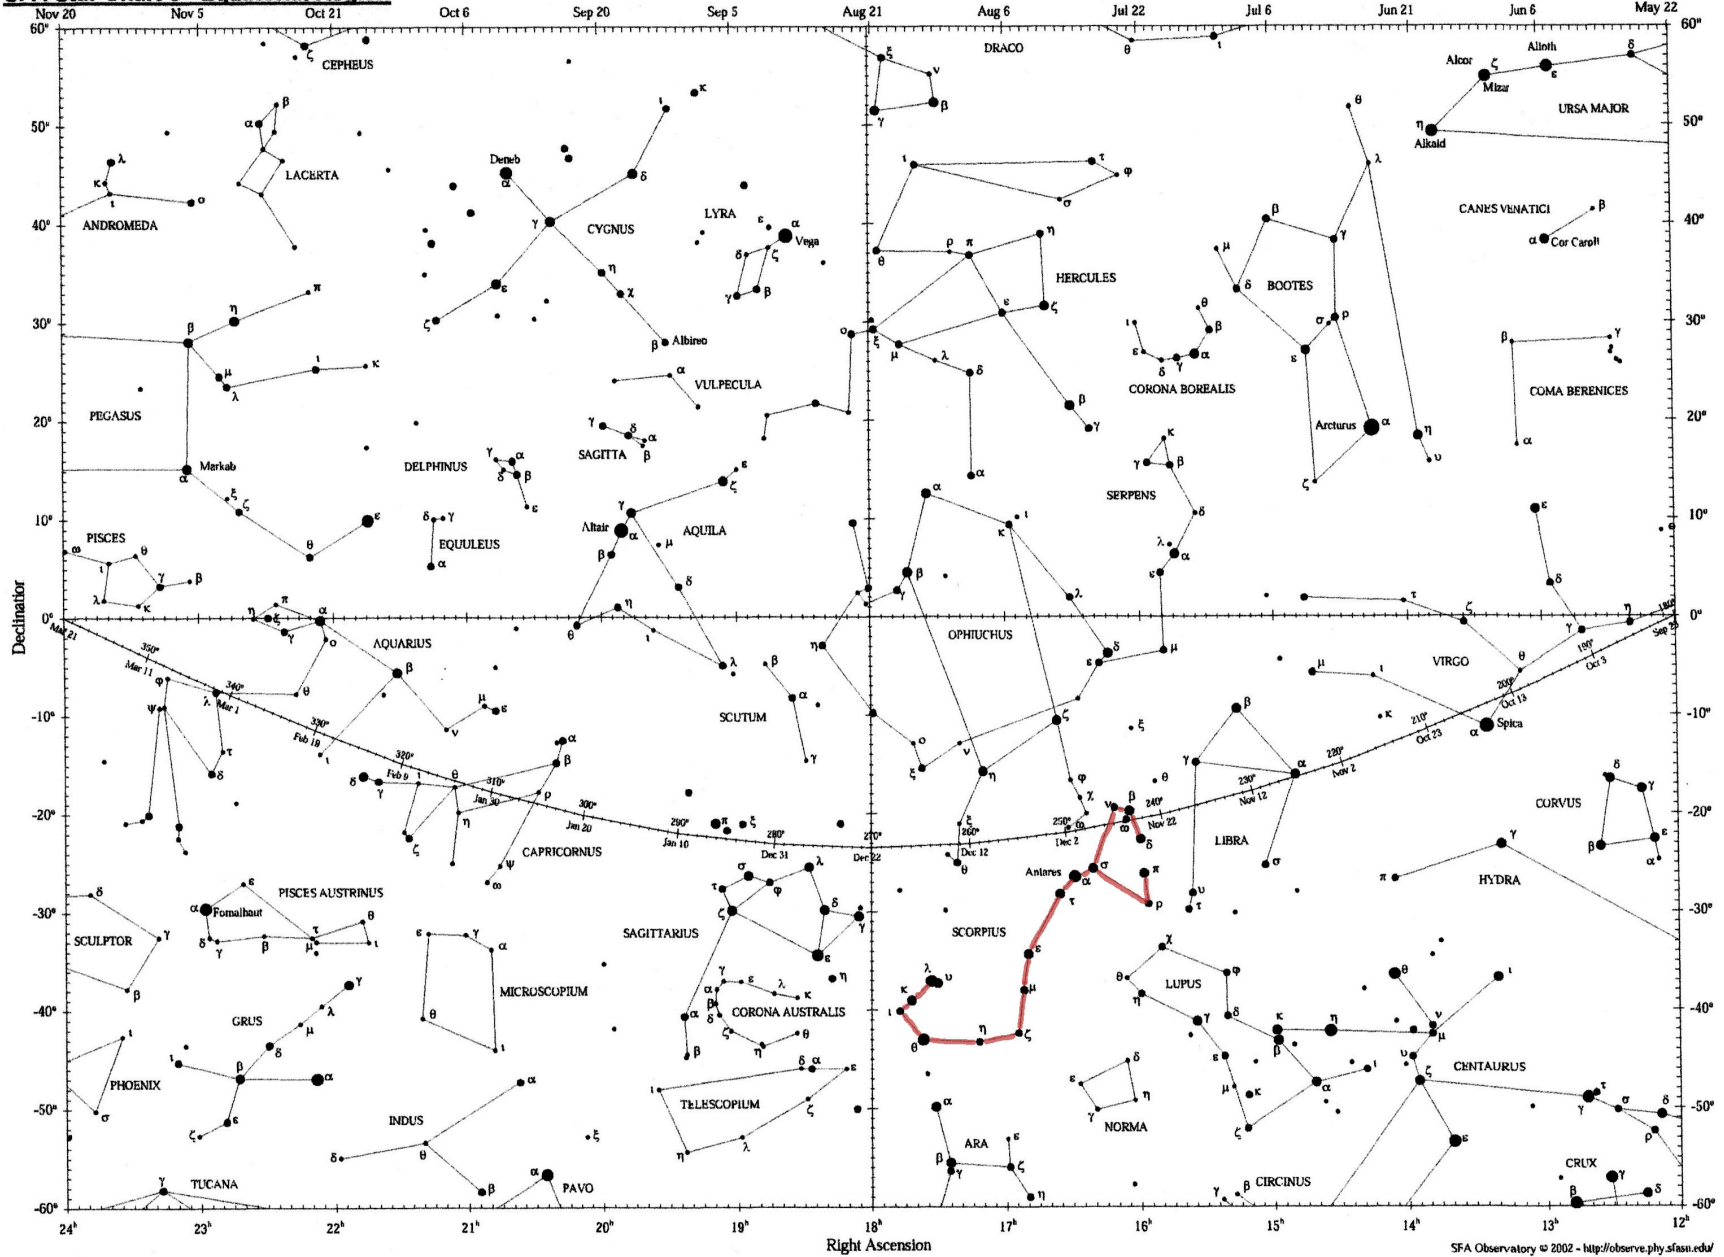

SUMMER SOLSTICE

SFA Star Chart 3 - Equatorial Region

Local Meridian for 8 PM

SFA Star Chart 3 - Equatorial Region

Local Meridian for 8 PM

CYGNUS

SFA Star Chart 3 - Equatorial Region

Local Meridian for 8 PM

HERCULES

M13

Korneforos β

α Ras Algethi

SFA Star Chart 3 - Equatorial Region

Local Meridian for 8 PM

SCORPIUS

LYRA

SFA Star Chart 3 - Equatorial Region

Local Meridian for 8 PM

NEBULAE

SEE NOTE SHEET

M57
Ring
Planetary Nebula
in
Lyra

M 97
Owl
In
Ursa Major

JUST PUBLISHED

JWST Near Infrared

JWST Mid Infrared

NGC 3132, Caldwell 74,

Southern Ring planetary nebula in Vela

VLT 2009

JWST 2023

**Nebula M1-67
Around
WR 124 (Wolf-Rayet)
In Sagitta (The Shield)**

The spikes are not part of the nebula, and are related to the imaging instrument. The O dwarf core is in the center.