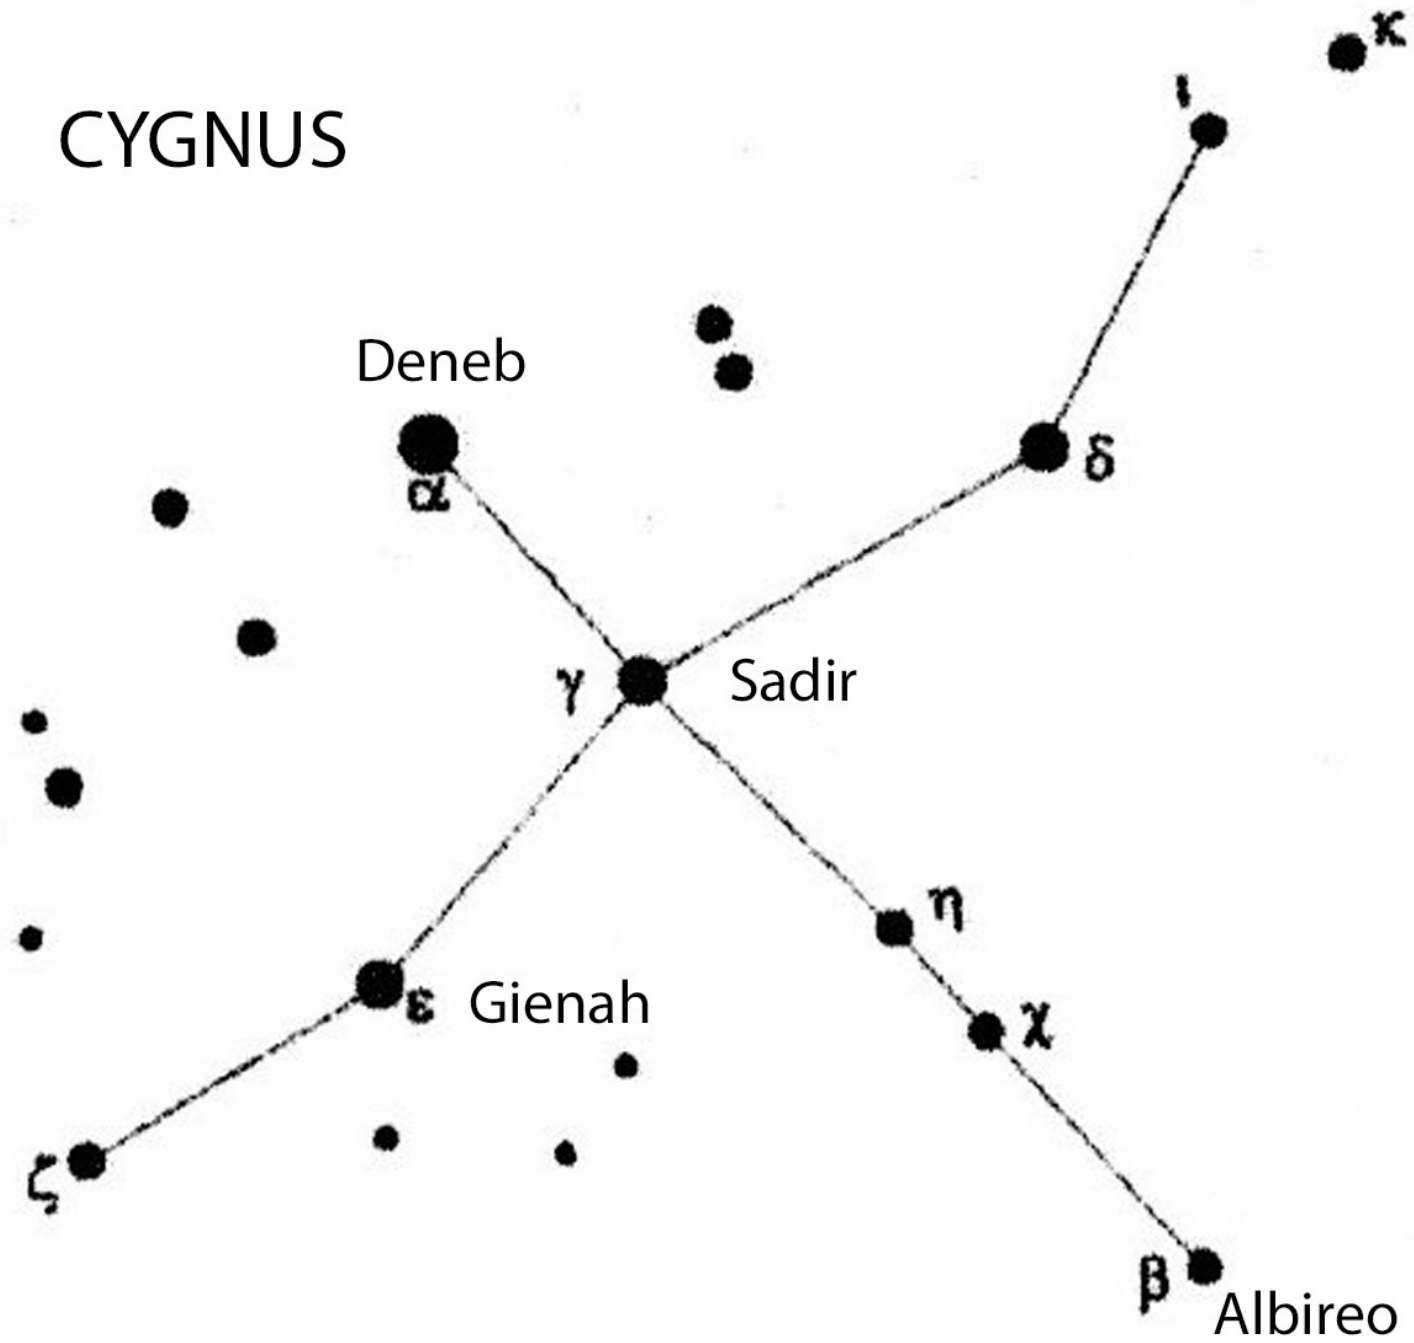

SUMMER SOLSTICE

SFA Star Chart 3 - Equatorial Region

Local Meridian for 8 PM

SFA Star Chart 3 - Equatorial Region

Local Meridian for 8 PM

CYGNUS

SFA Star Chart 3 - Equatorial Region

Local Meridian for 8 PM

HERCULES

M13

Korneforos β

α Ras Algethi

SFA Star Chart 3 - Equatorial Region

Local Meridian for 8 PM

SCORPIUS

LYRA

SFA Star Chart 3 - Equatorial Region

Local Meridian for 8 PM

NEBULAE

SEE NOTE SHEET

M57
Ring
Planetary Nebula
in
Lyra

M 97
Owl
In
Ursa Major

JUST PUBLISHED

JWST Near Infrared

JWST Mid Infrared

NGC 3132, Caldwell 74,

Southern Ring planetary nebula in Vela

VLT 2009

JWST 2023

**Nebula M1-67
Around
WR 124 (Wolf-Rayet)
In Sagitta (The Shield)**

The spikes are not part of the nebula, and are related to the imaging instrument. The O dwarf core is in the center.