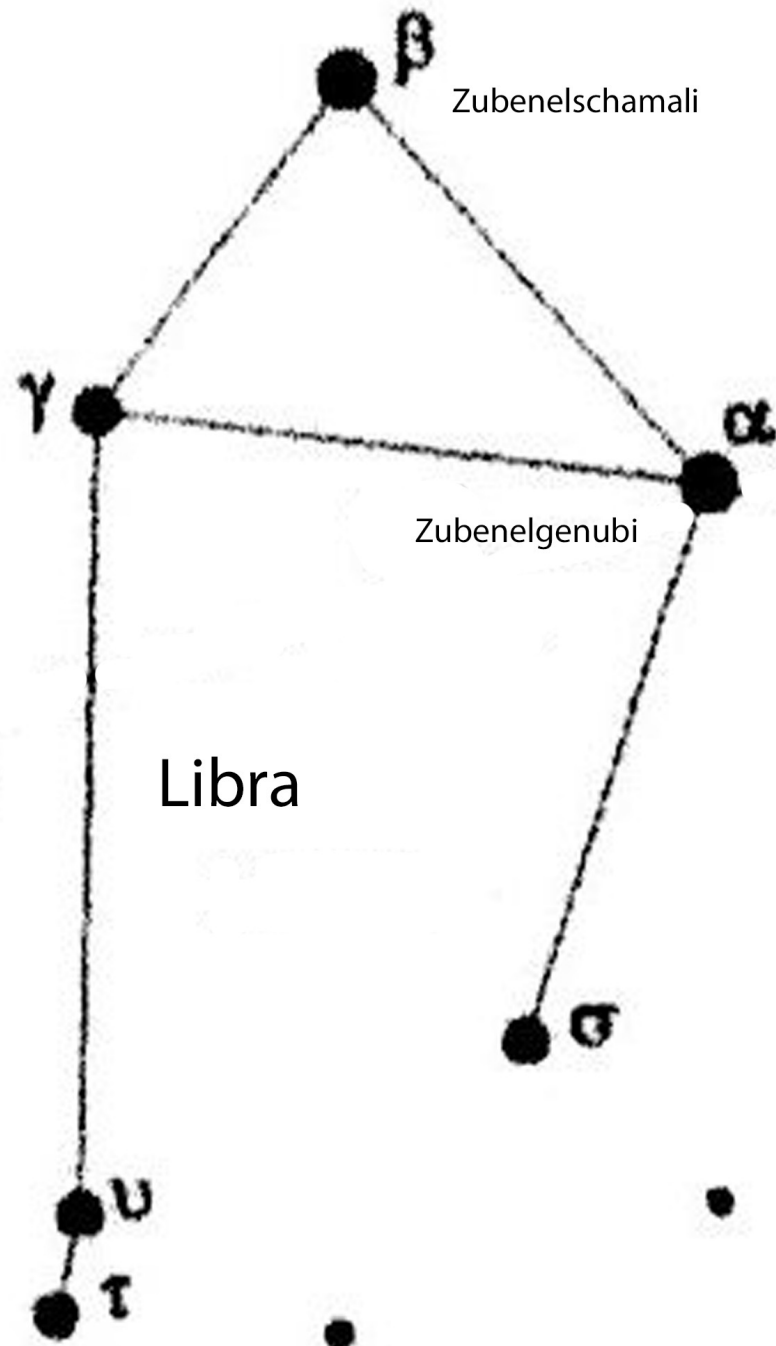

SUMMER SOLSTICE

SFA Star Chart 3 - Equatorial Region

Local Meridian for 8 PM

SFA Star Chart 3 - Equatorial Region

Local Meridian for 8 PM

CYGNUS

SFA Star Chart 3 - Equatorial Region

Local Meridian for 8 PM

HERCULES

M13

Korneforos β

α Ras Algethi

SFA Star Chart 3 - Equatorial Region

Local Meridian for 8 PM

SCORPIUS

LYRA

JWST Mid Infrared

NGC 3132, Caldwell 74,

Southern Ring planetary nebula in Vela

VLT 2009

JWST 2023

**Nebula M1-67
Around
WR 124 (Wolf-Rayet)
In Sagitta (The Shield)**

The spikes are not part of the nebula, and are related to the imaging instrument. The O dwarf core is in the center.