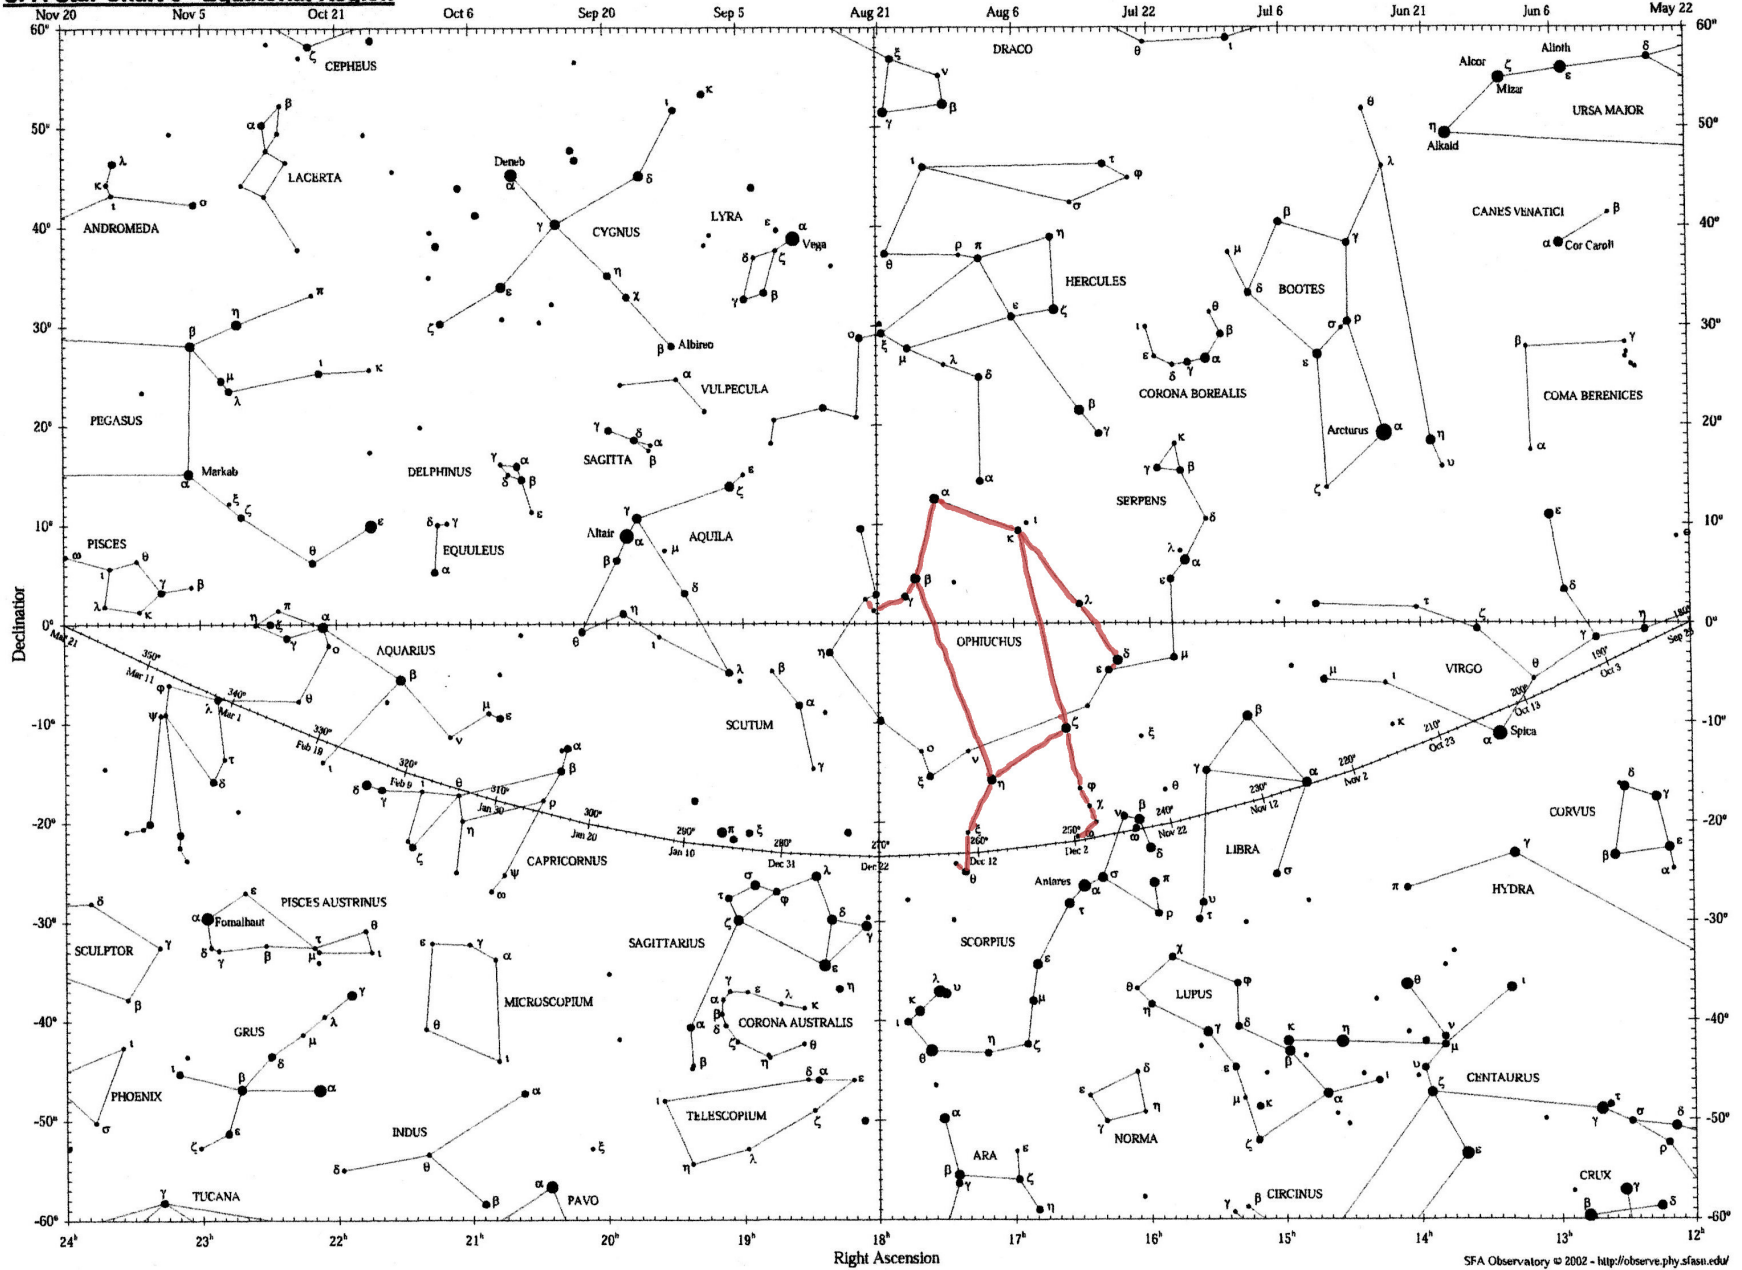

SUMMER SOLSTICE

SFA Star Chart 3 - Equatorial Region

Local Meridian for 8 PM

SFA Star Chart 3 - Equatorial Region

Local Meridian for 8 PM

CYGNUS

SFA Star Chart 3 - Equatorial Region

Local Meridian for 8 PM

HERCULES

M13

Korneforos β

α Ras Algethi

SFA Star Chart 3 - Equatorial Region

Local Meridian for 8 PM

SCORPIUS

LYRA

SFA Star Chart 3 - Equatorial Region

Local Meridian for 8 PM

NEBULAE

SEE NOTE SHEET

M57
Ring
Planetary Nebula
in
Lyra

M 97
Owl
In
Ursa Major

JUST PUBLISHED

JWST Near Infrared

JWST Mid Infrared

NGC 3132, Caldwell 74,

Southern Ring planetary nebula in Vela

VLT 2009

JWST 2023

**Nebula M1-67
Around
WR 124 (Wolf-Rayet)
In Sagitta (The Shield)**

The spikes are not part of the nebula, and are related to the imaging instrument. The O dwarf core is in the center.