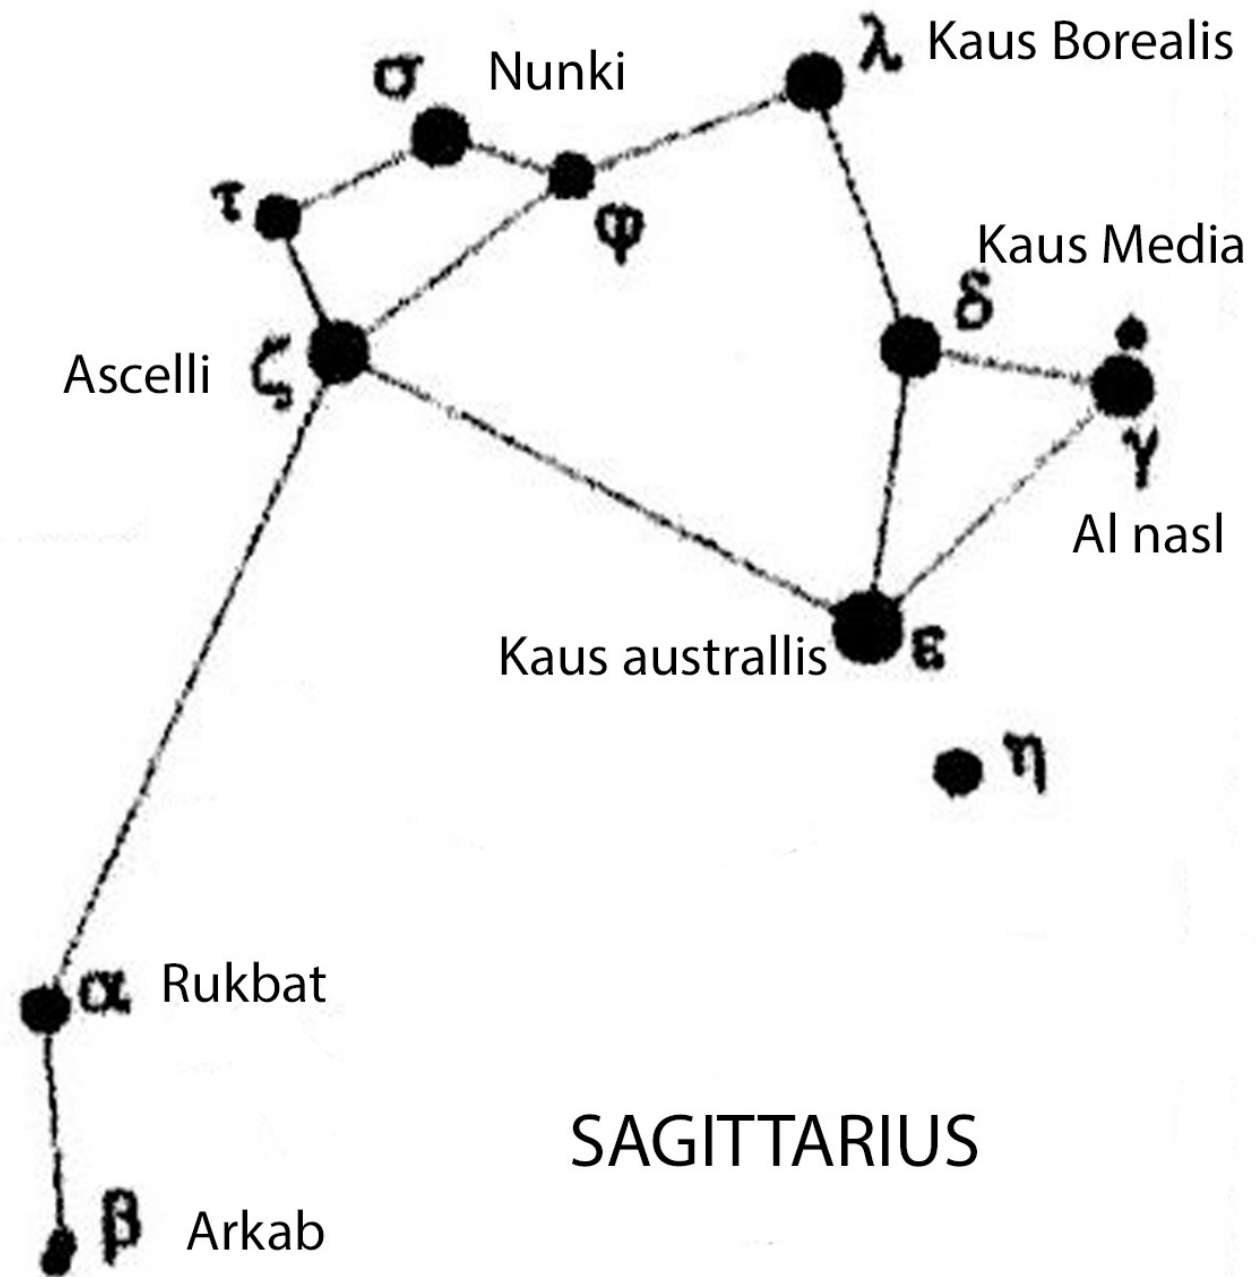

SUMMER SOLSTICE

SFA Star Chart 3 - Equatorial Region

Local Meridian for 8 PM

SFA Star Chart 3 - Equatorial Region

Local Meridian for 8 PM

CYGNUS

SFA Star Chart 3 - Equatorial Region

Local Meridian for 8 PM

HERCULES

M13

Korneforos β

α Ras Algethi

SFA Star Chart 3 - Equatorial Region

Local Meridian for 8 PM

SCORPIUS

LYRA

SFA Star Chart 3 - Equatorial Region

Local Meridian for 8 PM

NEBULAE

SEE NOTE SHEET

M57
Ring
Planetary Nebula
in
Lyra

M 97
Owl
In
Ursa Major

JUST PUBLISHED

JWST Near Infrared

JWST Mid Infrared

NGC 3132, Caldwell 74,

Southern Ring planetary nebula in Vela

VLT 2009

JWST 2023

**Nebula M1-67
Around
WR 124 (Wolf-Rayet)
In Sagitta (The Shield)**

The spikes are not part of the nebula, and are related to the imaging instrument. The O dwarf core is in the center.