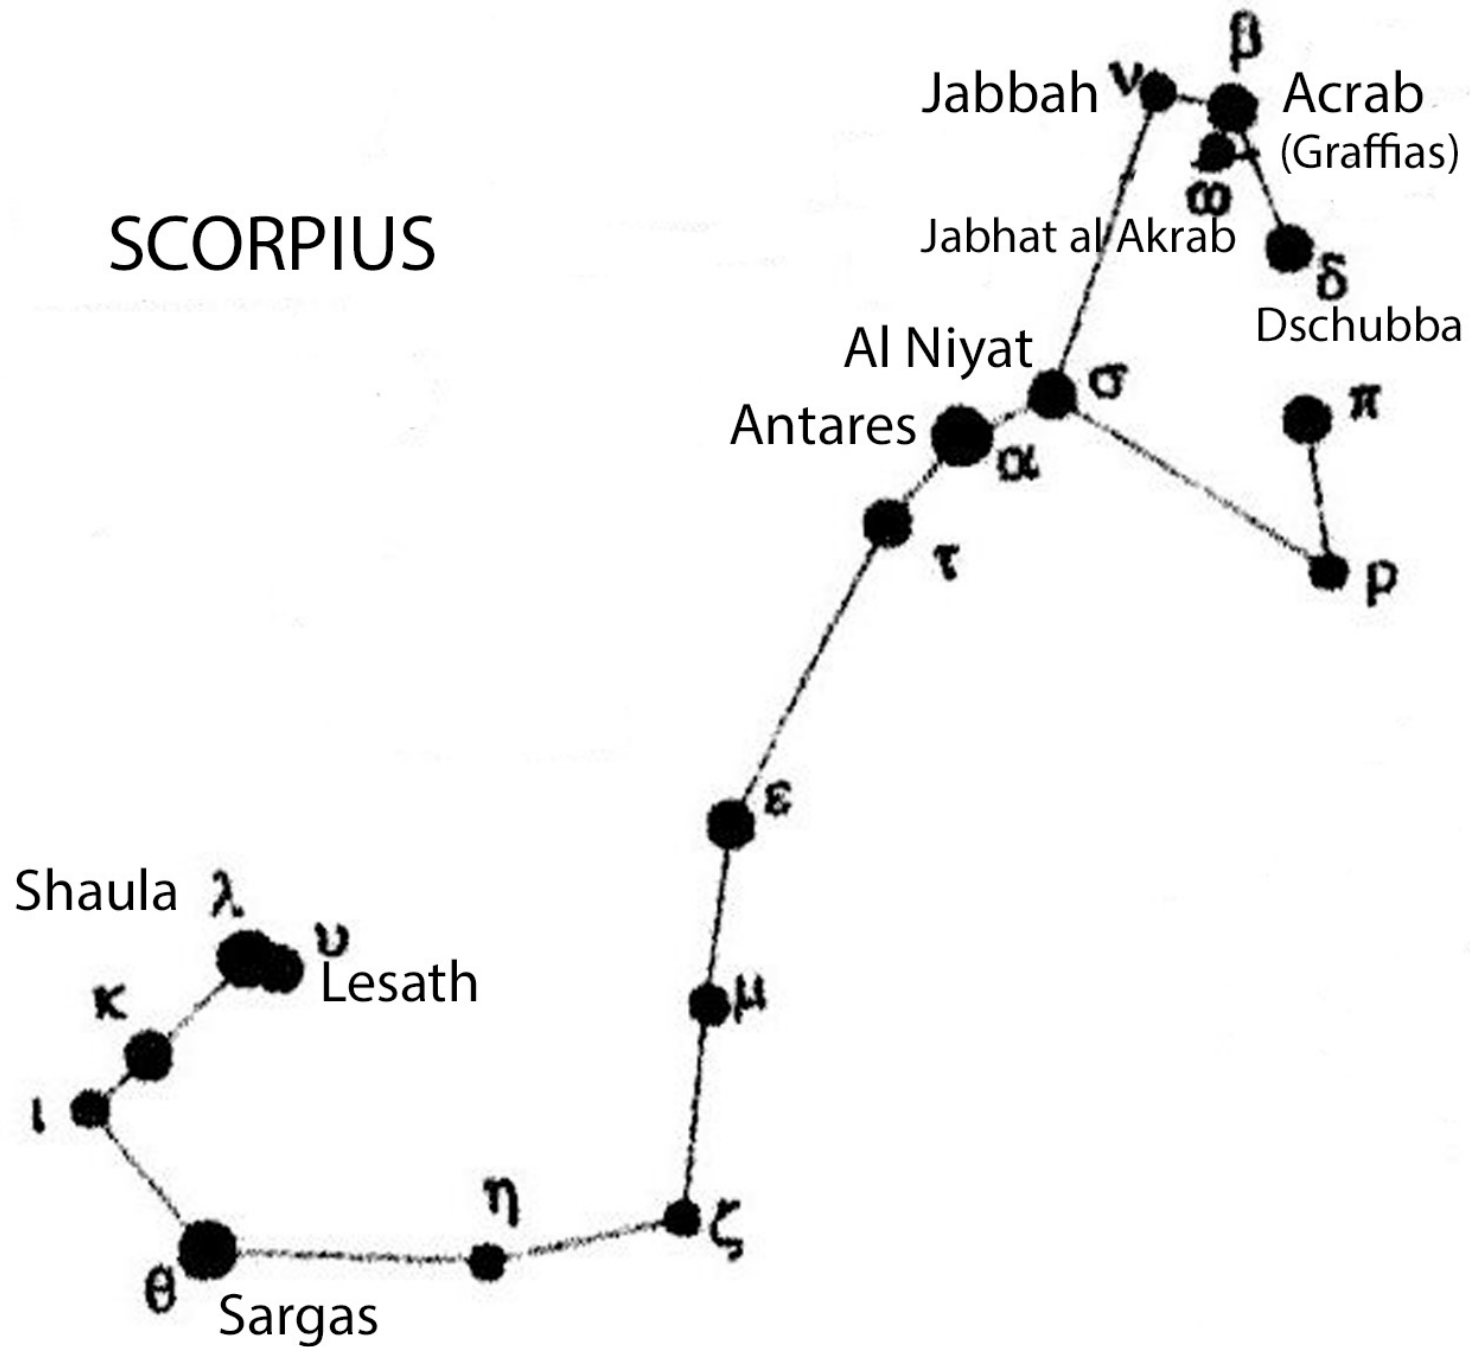

SUMMER SOLSTICE

SFA Star Chart 3 - Equatorial Region

Local Meridian for 8 PM

SFA Star Chart 3 - Equatorial Region

Local Meridian for 8 PM

CYGNUS

SFA Star Chart 3 - Equatorial Region

Local Meridian for 8 PM

HERCULES

M13

Korneforos β

α Ras Algethi

SFA Star Chart 3 - Equatorial Region

Local Meridian for 8 PM

SCORPIUS

LYRA

SFA Star Chart 3 - Equatorial Region

Local Meridian for 8 PM

NEBULAE

SEE NOTE SHEET

M57
Ring
Planetary Nebula
in
Lyra

M 97
Owl
In
Ursa Major

JUST PUBLISHED

JWST Near Infrared

JWST Mid Infrared

NGC 3132, Caldwell 74,

Southern Ring planetary nebula in Vela

VLT 2009

JWST 2023

**Nebula M1-67
Around
WR 124 (Wolf-Rayet)
In Sagitta (The Shield)**

The spikes are not part of the nebula, and are related to the imaging instrument. The O dwarf core is in the center.