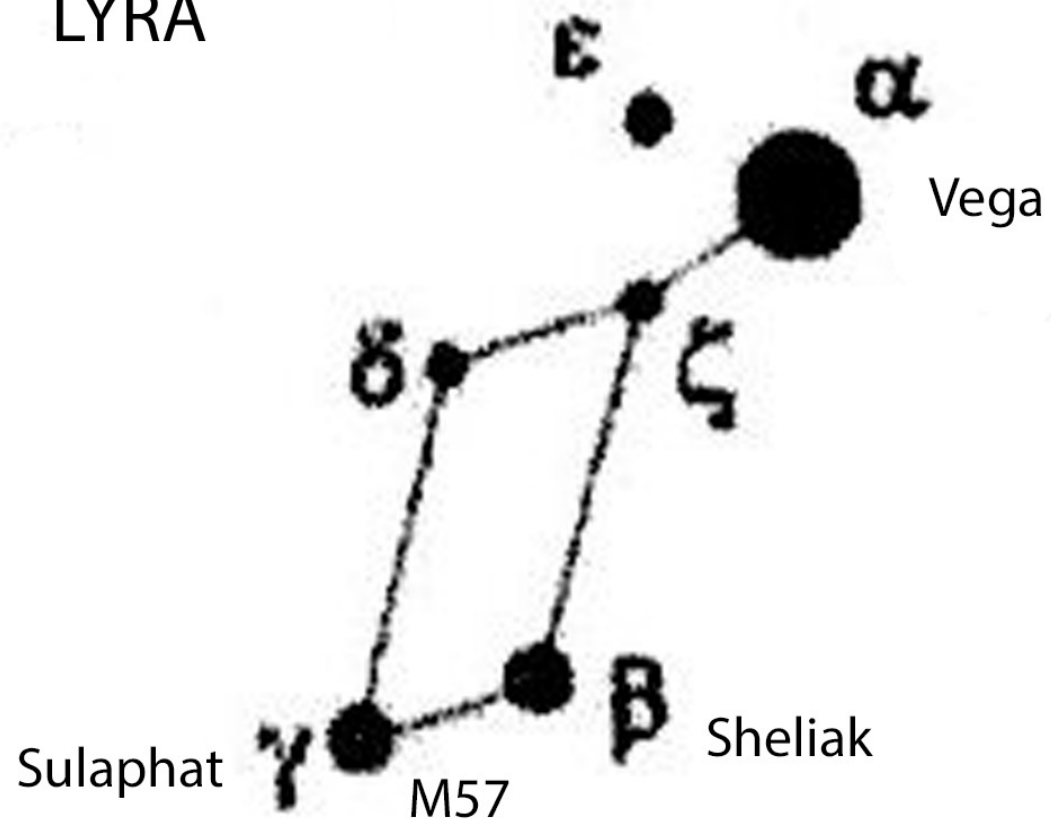

SUMMER SOLSTICE

SFA Star Chart 3 - Equatorial Region

Local Meridian for 8 PM

SFA Star Chart 3 - Equatorial Region

Local Meridian for 8 PM

CYGNUS

SFA Star Chart 3 - Equatorial Region

Local Meridian for 8 PM

HERCULES

M13

Korneforos β

α Ras Algethi

SFA Star Chart 3 - Equatorial Region

Local Meridian for 8 PM

SCORPIUS

LYRA

SFA Star Chart 3 - Equatorial Region

Local Meridian for 8 PM

NEBULAE

SEE NOTE SHEET

M57
Ring
Planetary Nebula
in
Lyra

M 97
Owl
In
Ursa Major

JUST PUBLISHED

JWST Near Infrared

JWST Mid Infrared

NGC 3132, Caldwell 74,

Southern Ring planetary nebula in Vela

VLT 2009

JWST 2023

**Nebula M1-67
Around
WR 124 (Wolf-Rayet)
In Sagitta (The Shield)**

The spikes are not part of the nebula, and are related to the imaging instrument. The O dwarf core is in the center.