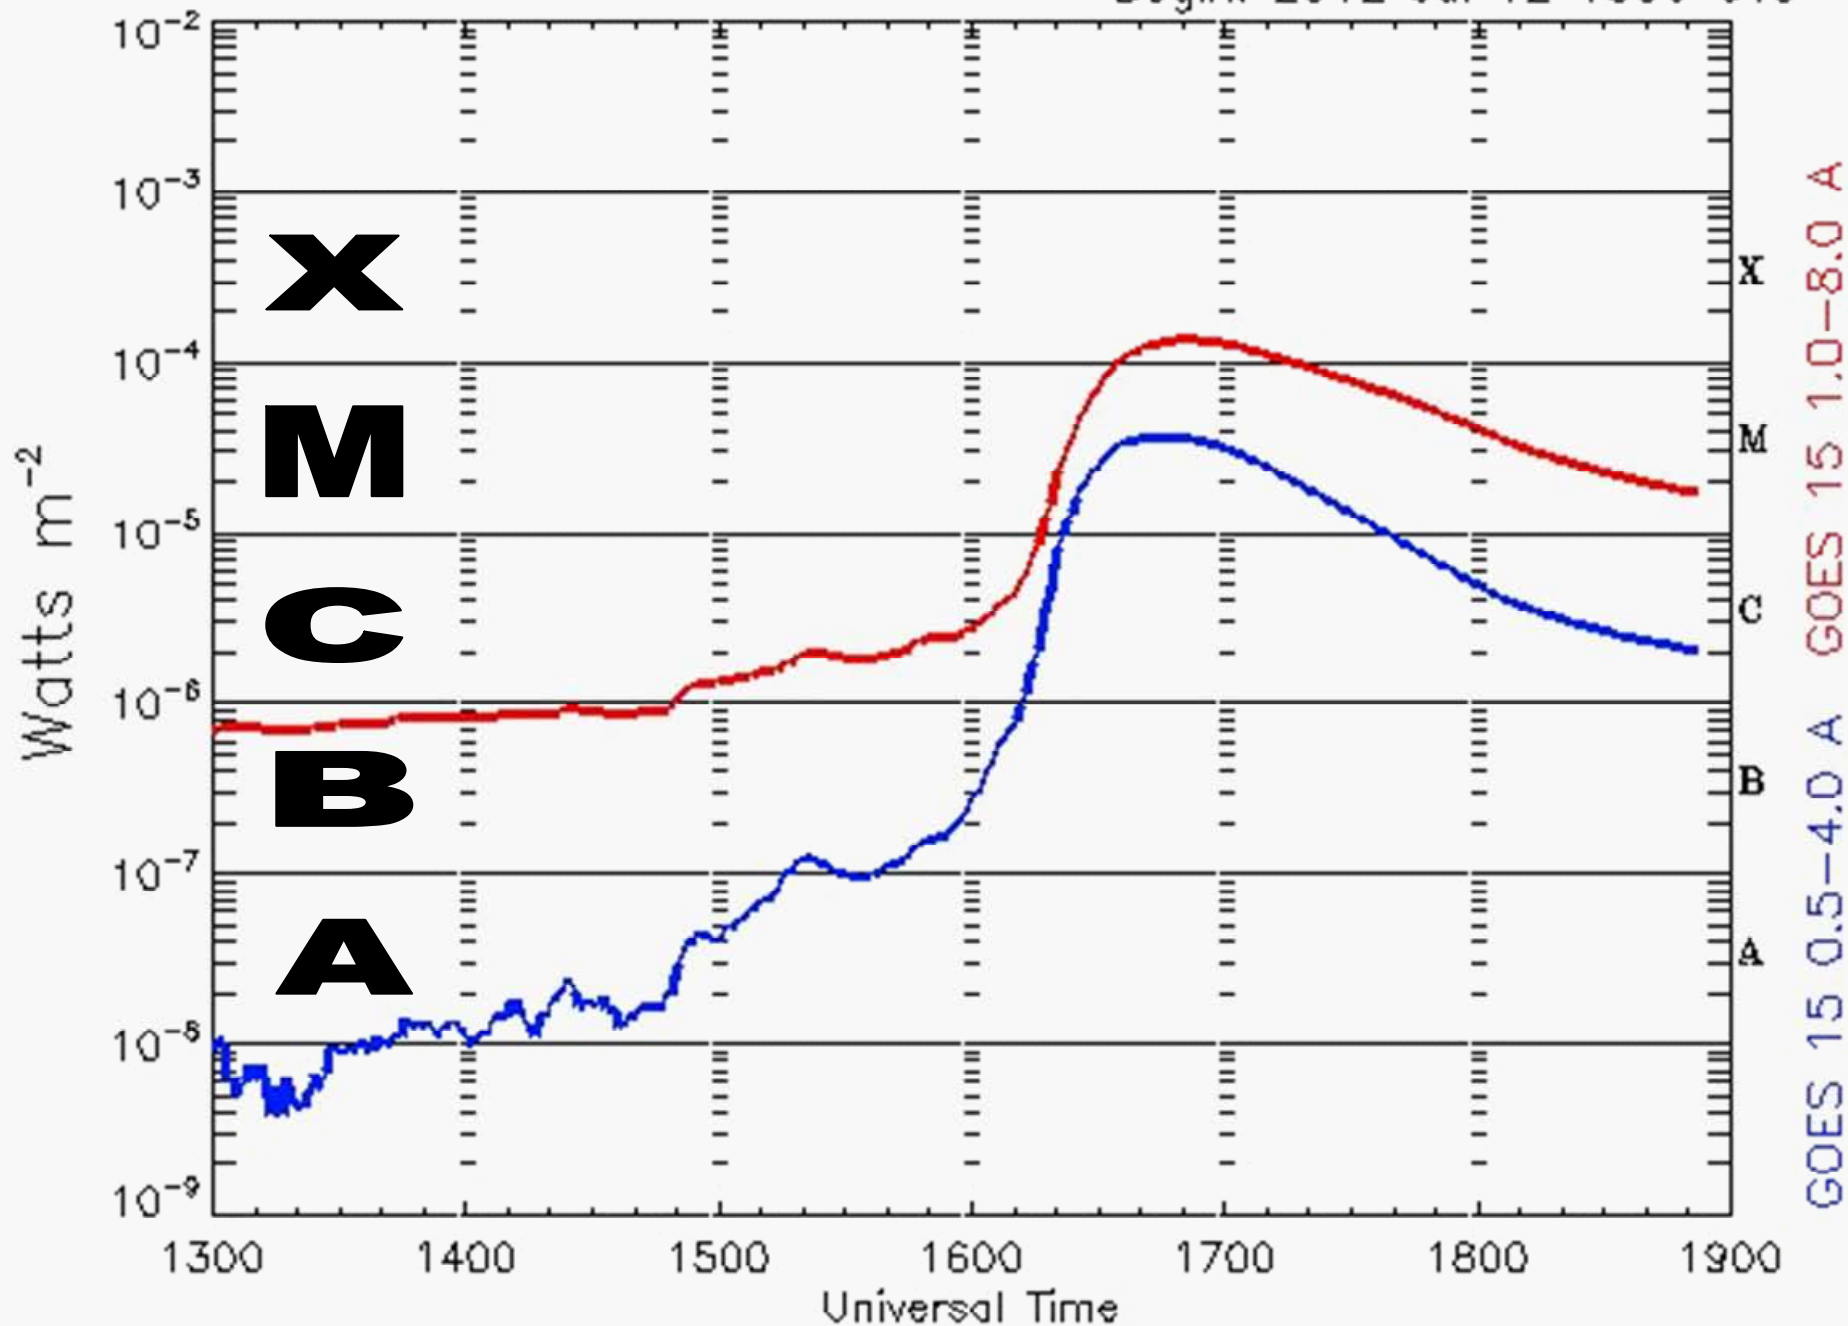

FLARE CLASSIFICATION

GOES X-ray Flux (1 minute data)

Begin: 2012 Jul 12 1300 UTC

GOES 15 0.5-4.0 A GOES 15 1.0-8.0 A

Updated 2012 Jul 12 1853 UTC

NOAA/SWPC Boulder, CO USA